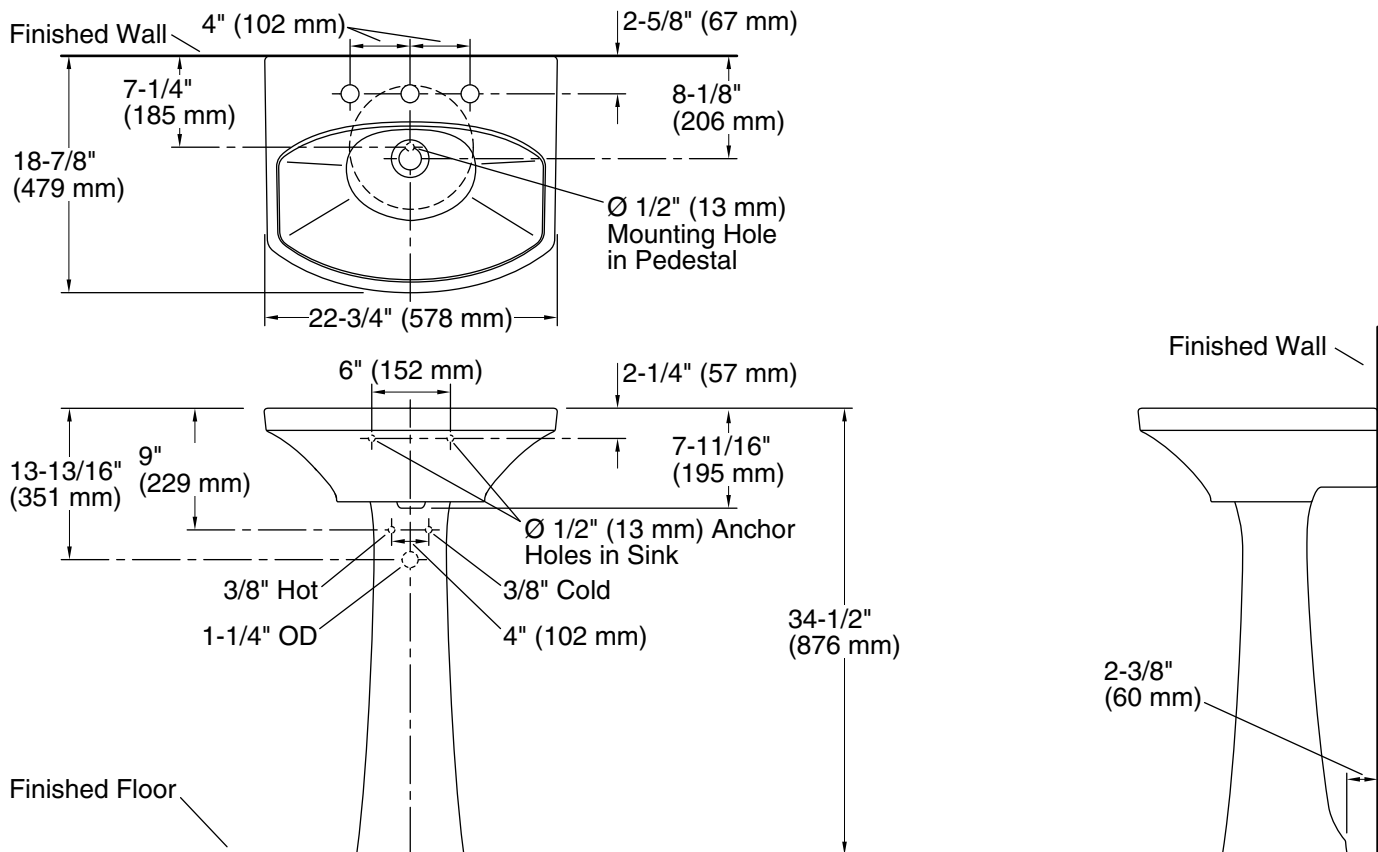

Features

- 8" (203 mm) widespread faucet holes
- Overflow drain
- Combination consists of the K-2363-8 basin and the K-2364 pedestal
- Coordinates with other products in the Cimarron collection

Material

Color	Code	Description
	0	White
	96	Biscuit
	7	Black Black™

Technical Information

All product dimensions are nominal.

Bowl configuration:	Single
Center(s):	8
Bowl area (Only):	Length: 21" (533 mm) Width: 12-3/4" (324 mm) Water depth: 3-5/8" (92 mm)
With overflow:	Yes
Number of deck holes:	3
Faucet hole spacing:	8" (203 mm)
Faucet hole(s):	1-3/8" (35 mm)
Drain hole:	1-3/4" (44 mm)