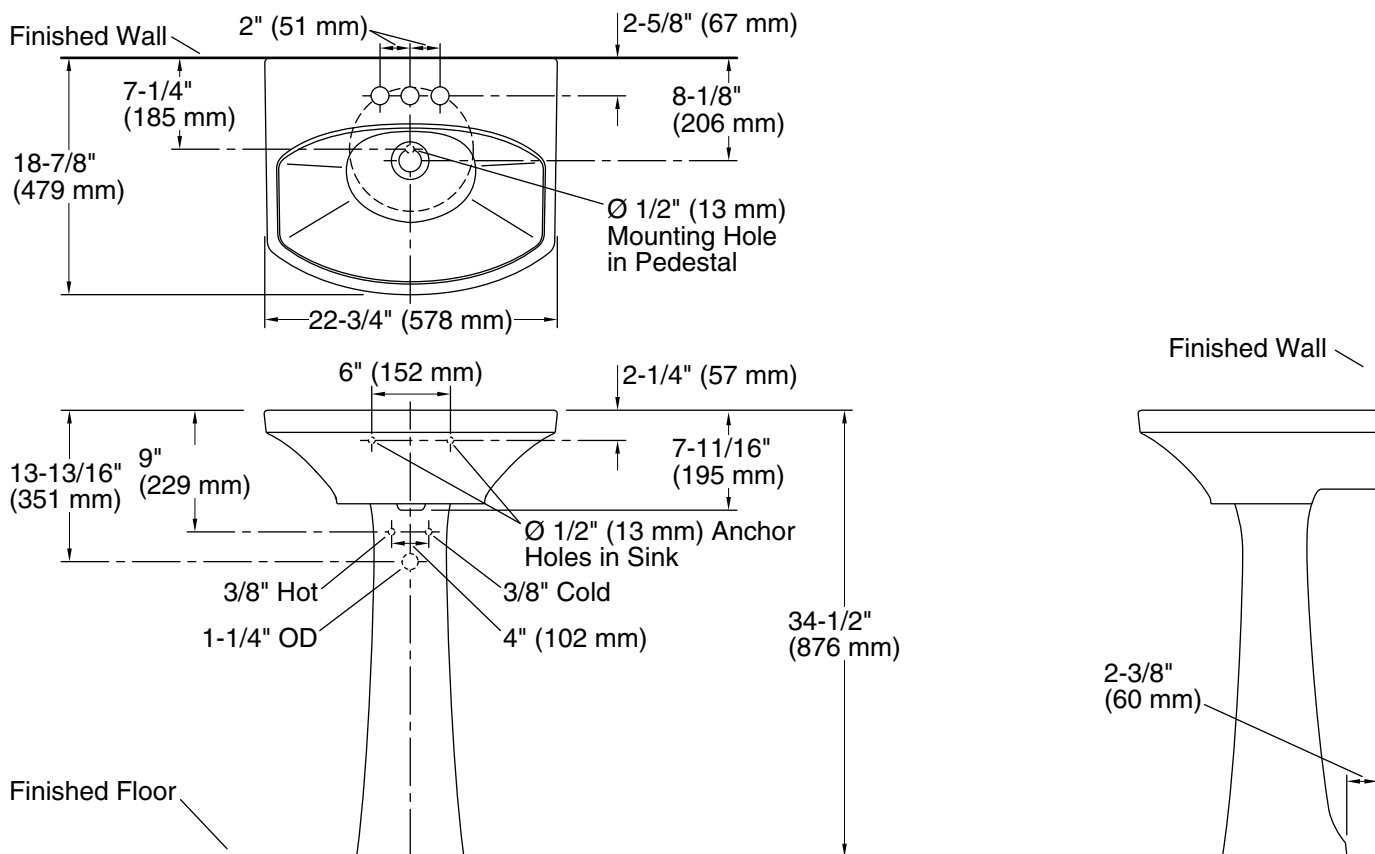

Features

- 4" (102 mm) centerset faucet holes
- Overflow drain
- Combination consists of the K-2363-4 basin and the K-2364 pedestal
- Coordinates with other products in the Cimarron collection

Material

- Vitreous china

Technical Information

All product dimensions are nominal.

Bowl configuration:	Single
Center(s):	4
Bowl area (Only):	Length: 21" (533 mm) Width: 12-3/4" (324 mm) Water depth: 3-5/8" (92 mm)
With overflow:	Yes
Number of deck holes:	3
Faucet hole spacing:	4" (102 mm)
Faucet hole(s):	1-1/4" (32 mm)
Drain hole:	1-3/4" (44 mm)