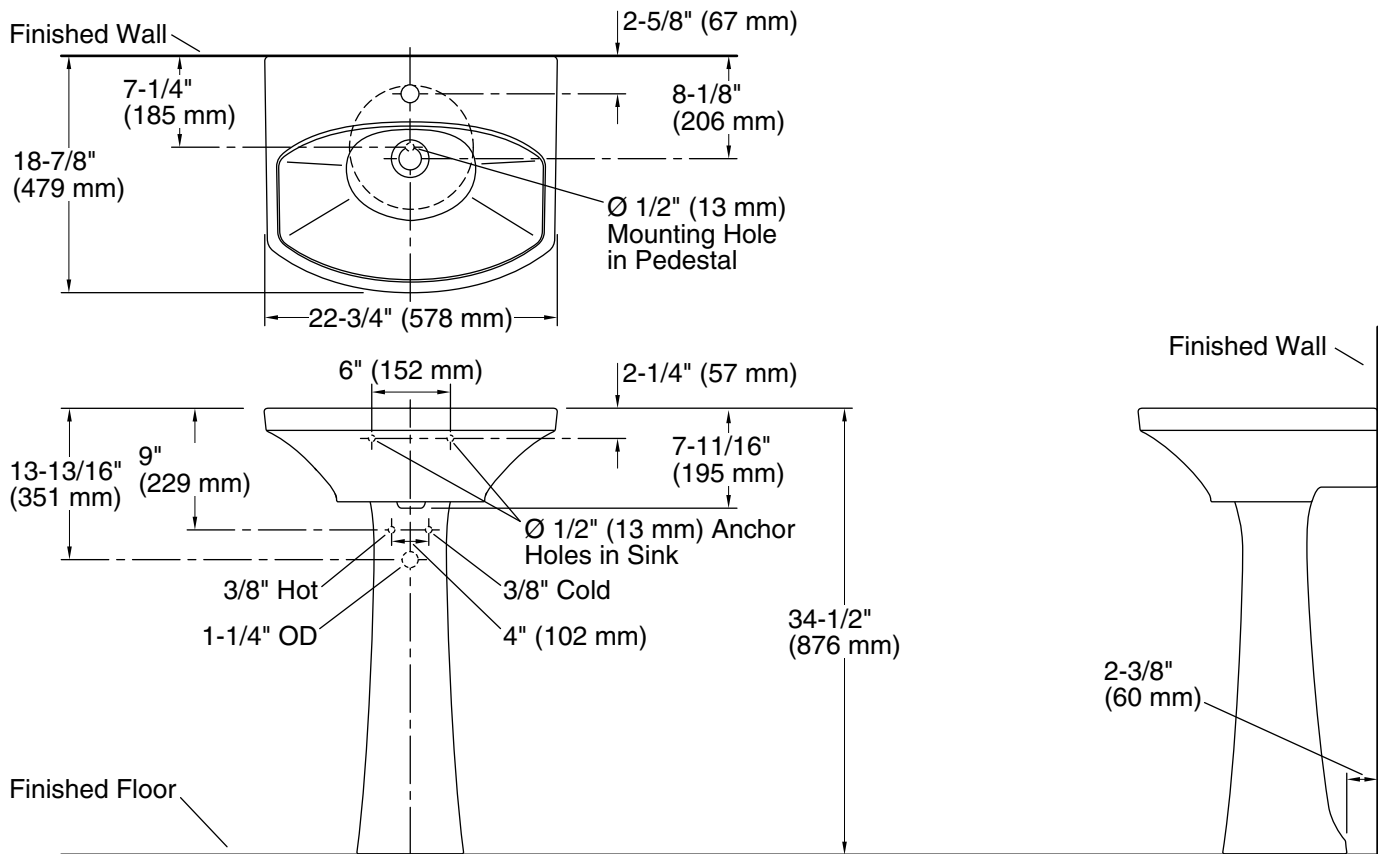

Features

- Single faucet hole
- Overflow drain
- Combination consists of the K-2363-1 basin and the K-2364 pedestal
- Coordinates with other products in the Cimarron collection

Material

- Vitreous china

Installation

Technical Information

All product dimensions are nominal.

Bowl configuration:	Single
Bowl area (Only):	Length: 21" (533 mm) Width: 12-3/4" (324 mm) Water depth: 3-5/8" (92 mm)
With overflow:	Yes
Number of deck holes:	1
Faucet hole(s):	1-3/8" (35 mm)
Drain hole:	1-3/4" (44 mm)