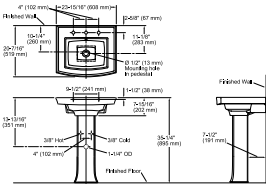

Technical Information

All product dimensions are nominal.

1. Bowl configuration: Single
   Center(s): 8
   Bowl area (Only): Length: 16-1/4" (413 mm)
   Width: 11-15/16" (303 mm)
   Water depth: 4" (102 mm)
   With overflow: Yes
   Number of deck holes: 3
   Faucet hole spacing: 8" (203 mm)
   Faucet hole(s): 1-3/8" (35 mm)
   Drain hole: 1-3/4" (44 mm)

Notes

Install this product according to the installation instructions.