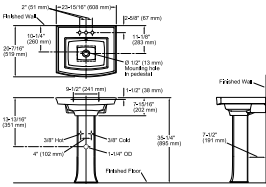

Technical Information

All product dimensions are nominal.

1. Bowl configuration: Single
   Center(s): 4
   Bowl area (Only): Length: 16-1/4" (413 mm)
   Width: 11-15/16" (303 mm)
   Water depth: 4" (102 mm)
   With overflow: Yes
   Number of deck holes: 3
   Faucet hole spacing: 4" (102 mm)
   Faucet hole(s): 1-1/4" (32 mm)
   Drain hole: 1-3/4" (44 mm)

Notes

Install this product according to the installation instructions.