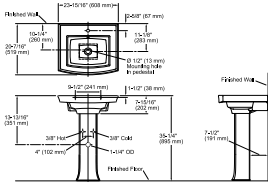

Technical Information

All product dimensions are nominal.

1. Bowl configuration: Single
2. Bowl area (Only): Length: 16-1/4" (413 mm)
   Width: 11-15/16" (303 mm)
   Water depth: 4" (102 mm)
3. With overflow: Yes
4. Number of deck holes: 1
5. Faucet hole(s): 1-3/8" (35 mm)
6. Drain hole: 1-3/4" (44 mm)

Notes

Install this product according to the installation instructions.