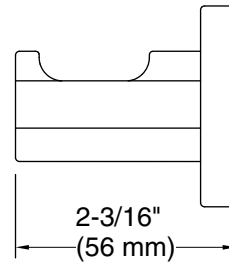

Technical Information

All product dimensions are nominal.

Material: Zinc, Stainless Steel

Notes

Install this product according to the installation instructions.

CAUTION: Risk of personal injury. Do not install these products in any area where they are likely to be used inadvertently as a grab bar or support bar. These products are not designed or intended for use as a grab bar or support bar.