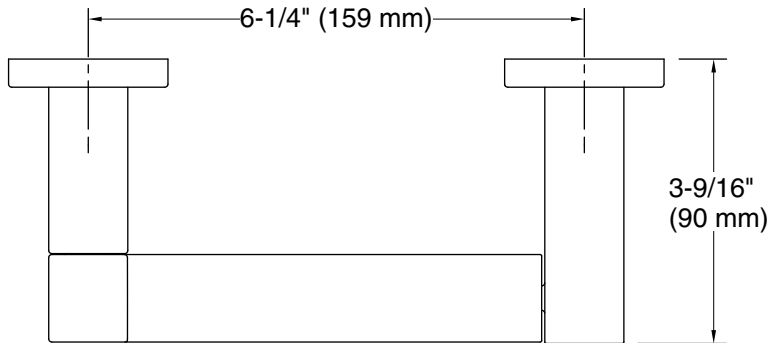

Technical Information

All product dimensions are nominal.

Installation Type: Wall-mount

Material: Zinc, Stainless Steel

Notes

Install this product according to the installation instructions.

CAUTION: Risk of personal injury. Do not install these products in any area where they are likely to be used inadvertently as a grab bar or support bar. These products are not designed or intended for use as a grab bar or support bar.