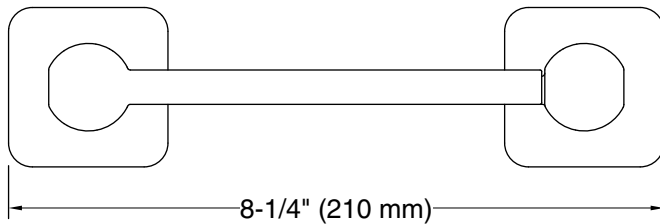

Parallel®
Pivoting toilet paper holder
K-23528

Features

- Pivoting holder makes changing toilet paper quick and simple.
- Coordinates with other products in the Parallel collection.

Material

- Premium metal construction for durability and reliability.
- KOHLER finishes resist corrosion and tarnishing.

Technical Information

All product dimensions are nominal.

Installation Type: Wall-mount

Material: Zinc, Stainless Steel

Notes

Install this product according to the installation instructions.

CAUTION: Risk of personal injury. Do not install these products in any area where they are likely to be used inadvertently as a grab bar or support bar. These products are not designed or intended for use as a grab bar or support bar.