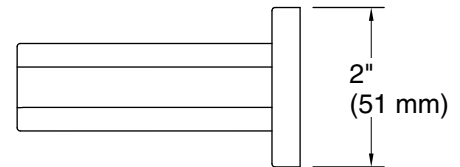

Technical Information

All product dimensions are nominal.

Installation Type: Wall-mount

Material: Zinc, Stainless Steel

Notes

Install this product according to the installation instructions.

CAUTION: Risk of personal injury. Do not install these products in any area where they are likely to be used inadvertently as a grab bar or support bar. These products are not designed or intended for use as a grab bar or support bar.