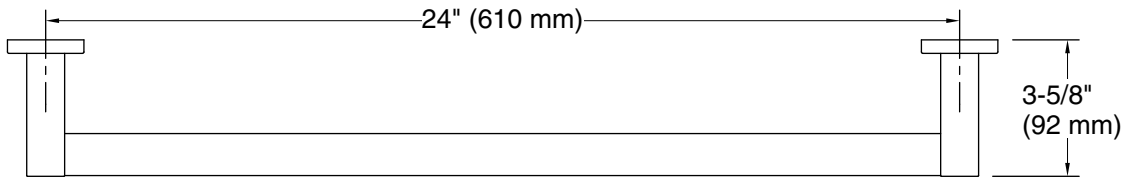

Features

- 24" (610 mm) bar.
- Coordinates with other products in the Parallel collection.

Material

- Premium metal construction for durability and reliability.
- KOHLER finishes resist corrosion and tarnishing.

Color tiles intended for reference only.

Color	Code	Description
	CP	Polished Chrome
	BN	Vibrant® Brushed Nickel
	BL	Matte Black
	2MB	Vibrant® Brushed Moderne Brass

Technical Information

All product dimensions are nominal.