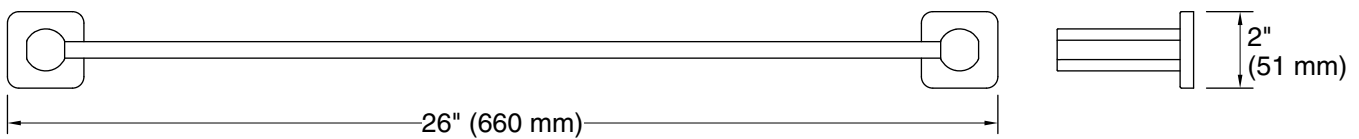

Features

- 24" (610 mm) bar.
- Coordinates with other products in the Parallel collection.

Material

- Premium metal construction for durability and reliability.
- KOHLER finishes resist corrosion and tarnishing.

Color tiles intended for reference only.

Color	Code	Description
	CP	Polished Chrome
	BN	Vibrant® Brushed Nickel
	BL	Matte Black
	2MB	Vibrant® Brushed Moderne Brass

Technical Information

All product dimensions are nominal.