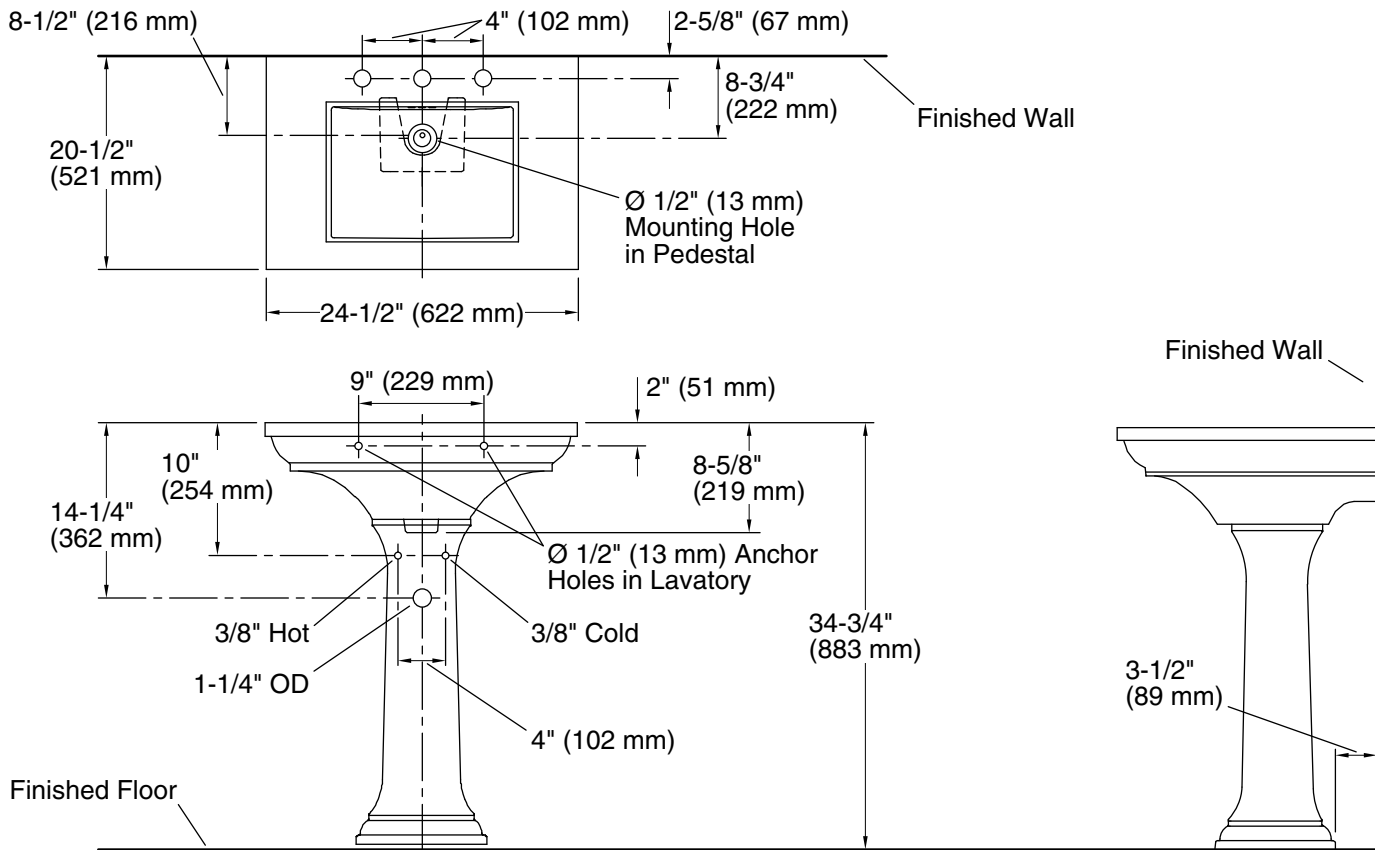

### Technical Information

All product dimensions are nominal.

Bowl configuration:	Single
Center(s):	8
Bowl area (Only):	Length: 15-1/2" (394 mm) Width: 11-5/8" (295 mm) Water depth: 5" (127 mm)
With overflow:	Yes
Number of deck holes:	3
Faucet hole spacing:	8" (203 mm)
Faucet hole(s):	1-3/8" (35 mm)
Drain hole:	1-3/4" (44 mm)