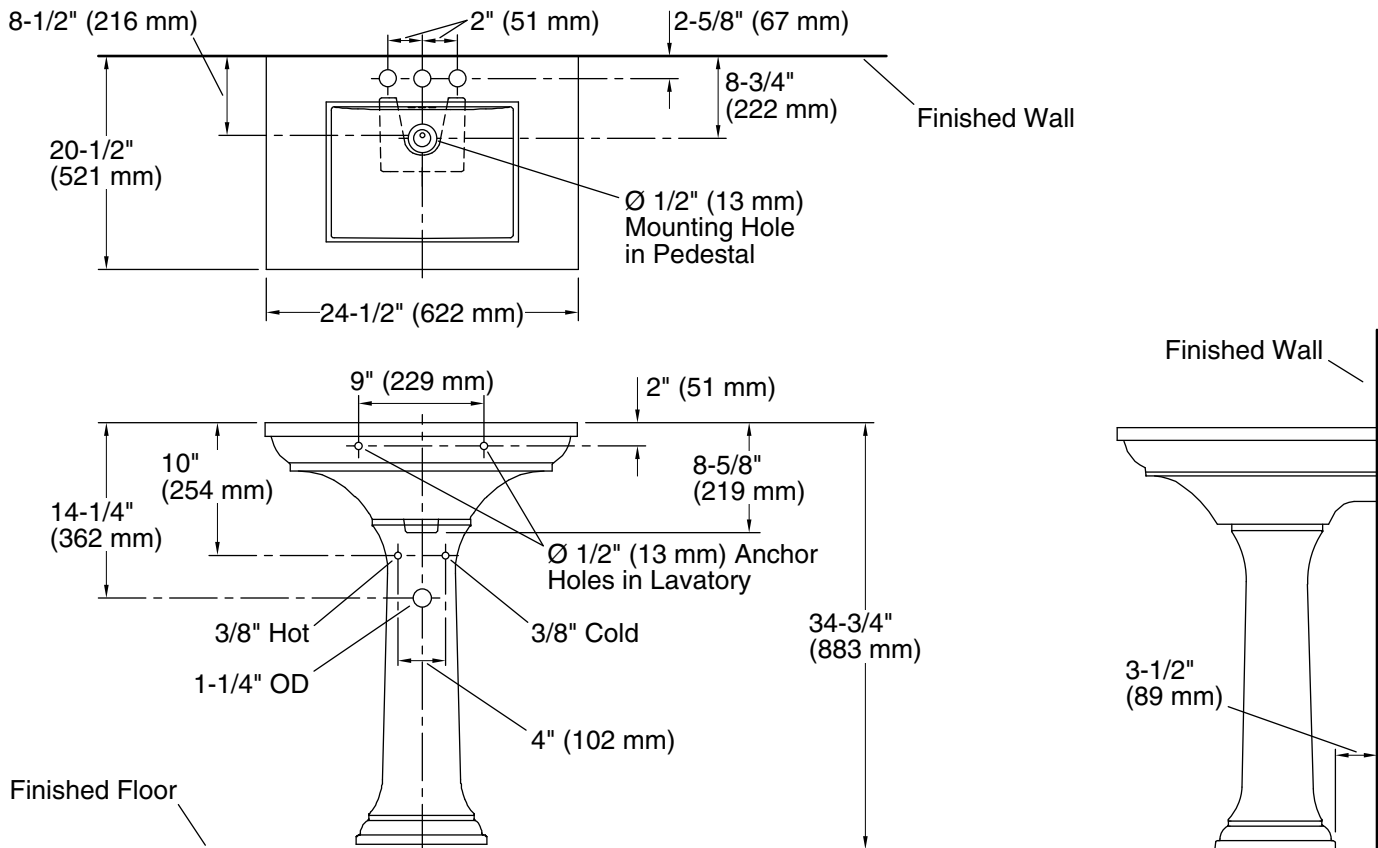

### Technical Information

All product dimensions are nominal.

Bowl configuration:	Single
Center(s):	4
Bowl area (Only):	Length: 15-1/2" (394 mm) Width: 11-5/8" (295 mm) Water depth: 5" (127 mm)
With overflow:	Yes
Number of deck holes:	3
Faucet hole spacing:	4" (102 mm)
Faucet hole(s):	1-1/4" (32 mm)
Drain hole:	1-3/4" (44 mm)