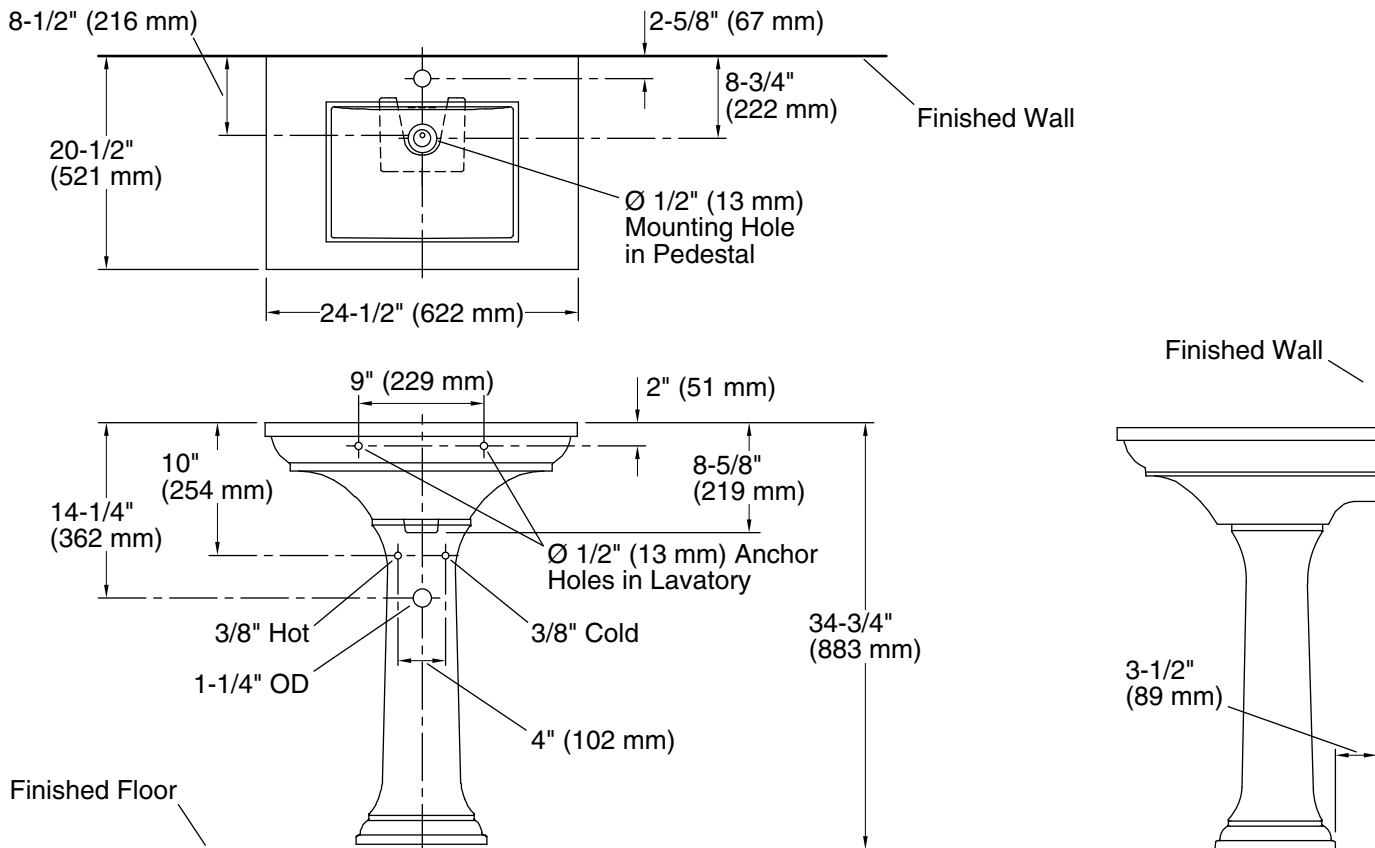

For the most current Specification Sheet, go to www.kohler.com USA or www.kohler.ca Canada

7-13-2024 20:24 - US

THE BOLD LOOK
OF **KOHLER**®

Technical Information

All product dimensions are nominal.

Bowl configuration:	Single
Bowl area (Only):	Length: 15-1/2" (394 mm) Width: 11-5/8" (295 mm) Water depth: 5" (127 mm)
With overflow:	Yes
Number of deck holes:	1
Faucet hole(s):	1-3/8" (35 mm)
Drain hole:	1-3/4" (44 mm)