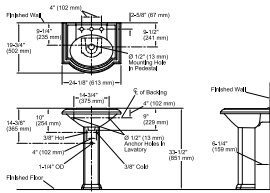

**Optional Products/Accessories**

- 1041816 Hardware kit, Hollow Wall

**Included Components**

- 52204 Mounting Bag for Pedestal Lavatory
- 63069 Leveling Pads

**Codes/Standards**

- ASME A112.19.2/CSA B45.1
- IAPMO Certification

### Technical Information

All product dimensions are nominal.

Bowl configuration:	Single
Center(s):	8
Bowl area:	Length: 17" (432 mm) Width: 12" (305 mm) Water depth: 4-7/8" (124 mm)
With overflow:	Yes
Number of deck holes:	3
Faucet hole spacing:	8" (203 mm)
Faucet hole(s):	1-3/8" (35 mm)
Drain hole:	1-3/4" (44 mm)