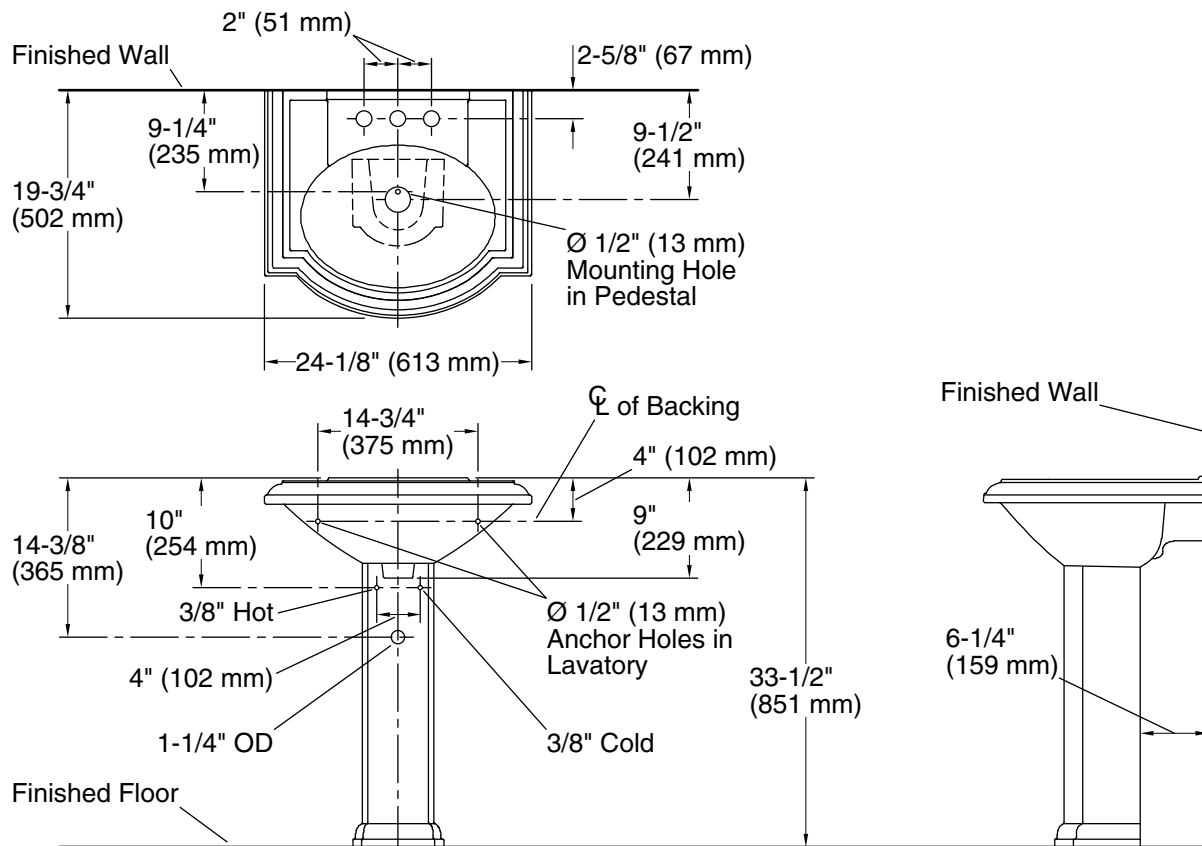

Devonshire®
24-1/4" rectangular pedestal bathroom sink
K-2286-4

Features

- 4" (102 mm) centerset faucet holes
- Oval basin
- Overflow drain
- Combination consists of the K-2287-4 basin and the K-2288 pedestal
- Coordinates with other products in the Devonshire collection

- 1041816 Hardware kit, Hollow Wall

Included Components

- 52204 Mounting Bag for Pedestal Lavatory
- 63069 Leveling Pads

Codes/Standards

- ASME A112.19.2/CSA B45.1
- IAPMO Certification

**KOHLER® One-Year Limited
Warranty**

See website for detailed warranty information.

Technical Information

All product dimensions are nominal.

Bowl configuration:	Single
Center(s):	4
Bowl area:	Length: 17" (432 mm) Width: 12" (305 mm) Water depth: 4-7/8" (124 mm)
With overflow:	Yes
Number of deck holes:	3
Faucet hole spacing:	4" (102 mm)
Faucet hole(s):	1-1/4" (32 mm)
Drain hole:	1-3/4" (44 mm)