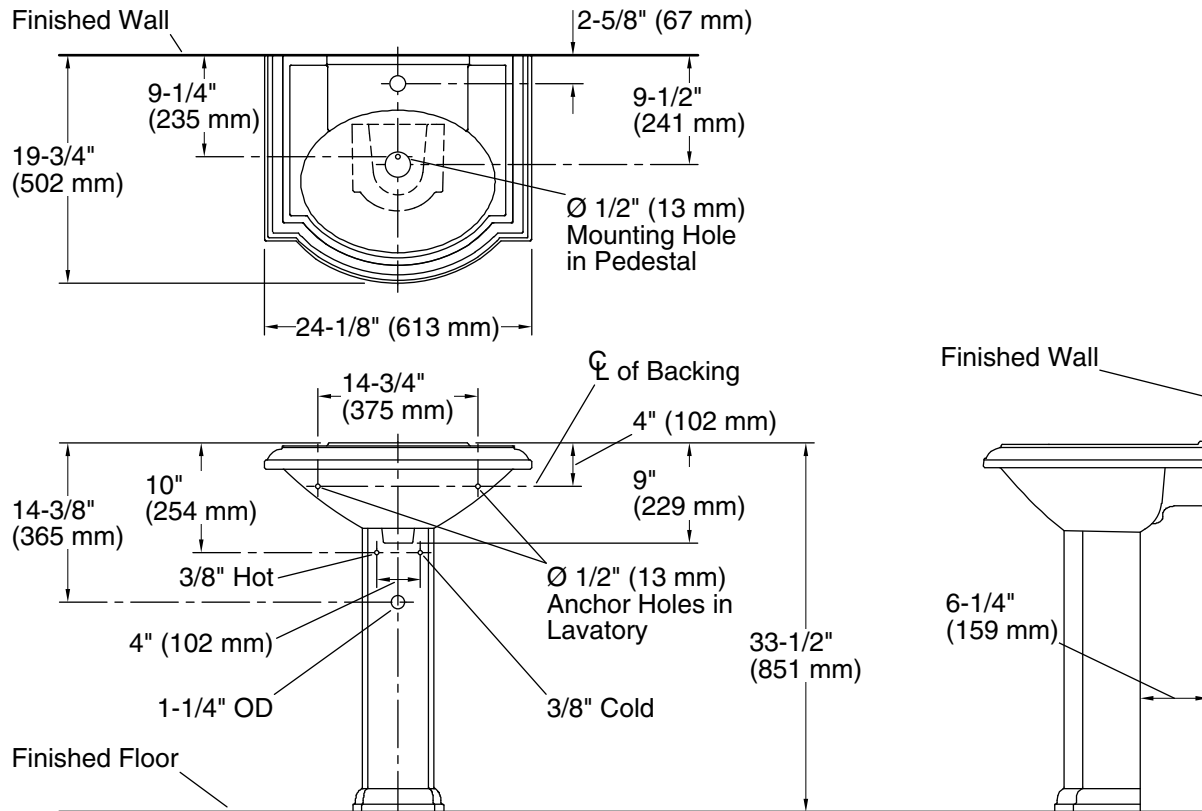

Devonshire®
24-1/4" rectangular pedestal bathroom sink
K-2286-1

Features

- Single faucet hole
- Oval basin
- Overflow drain
- Combination consists of the K-2287-1 basin and the K-2288 pedestal
- Coordinates with other products in the Devonshire collection

- 1041816 Hardware kit, Hollow Wall

Included Components

- 52204 Mounting Bag for Pedestal Lavatory
- 63069 Leveling Pads

Codes/Standards

- ASME A112.19.2/CSA B45.1
- IAPMO Certification

**KOHLER® One-Year Limited
Warranty**

See website for detailed warranty information.

Technical Information

All product dimensions are nominal.

Bowl configuration:	Single
Bowl area:	Length: 17" (432 mm) Width: 12" (305 mm) Water depth: 4-7/8" (124 mm)
With overflow:	Yes
Number of deck holes:	1
Faucet hole(s):	1-3/8" (35 mm)
Drain hole:	1-3/4" (44 mm)