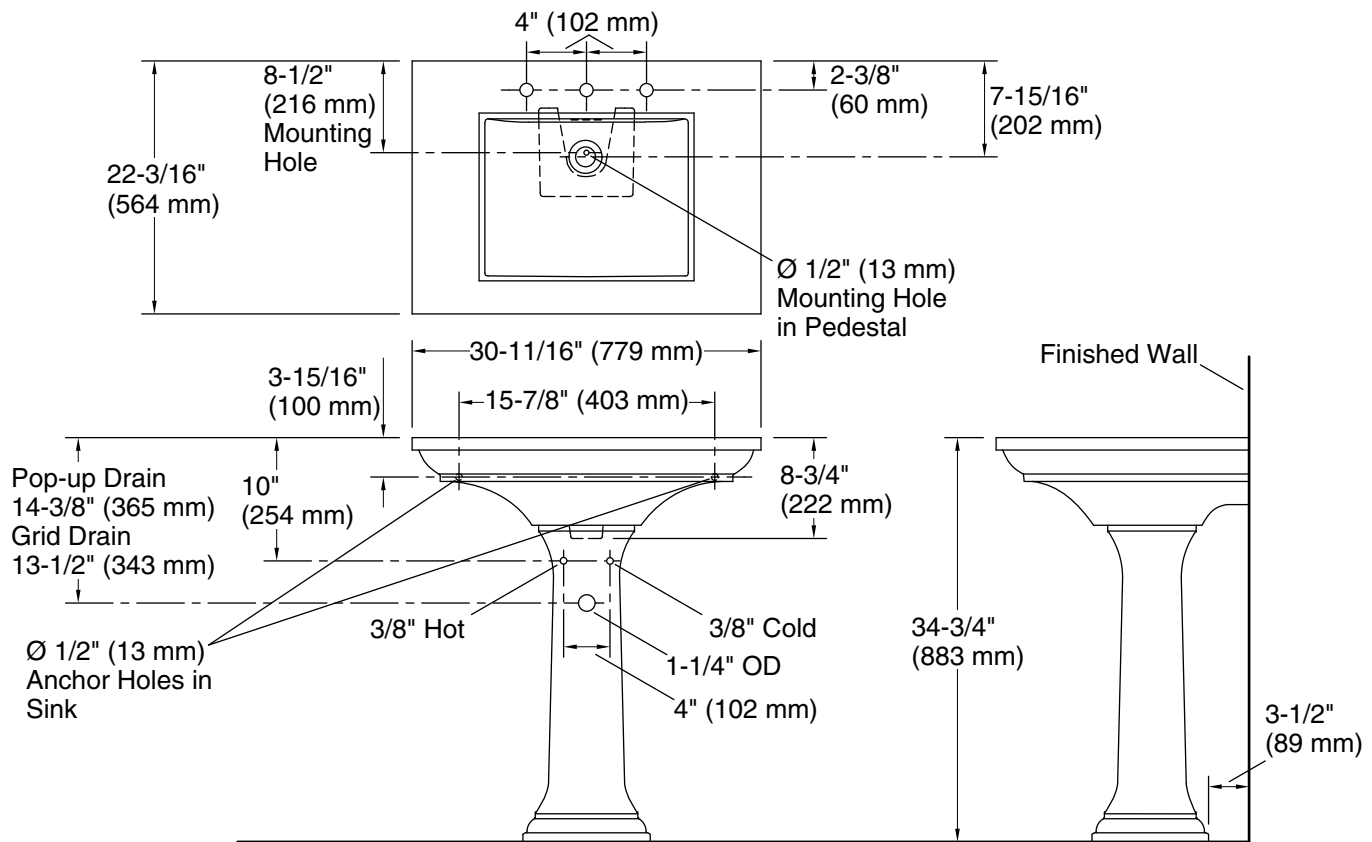

Features

- 8" (203 mm) widespread faucet holes
- Elegant rectangular basin
- Overflow drain
- Combination consists of the K-2269-8 basin and the K-2267 pedestal
- Coordinates with other products in the Memoirs collection

- 1041816 Hardware kit, Hollow Wall

Included Components

- K-2267 Bathroom Sink Pedestal
- K-2269-8 30" pedestal/console table bathroom sink

Codes/Standards

ASME A112.19.2/CSA B45.1
IAPMO Certification

KOHLER® One-Year Limited Warranty

Technical Information

All product dimensions are nominal.

Bowl configuration:	Single
Center(s):	8
Bowl area (Only):	Length: 19" (483 mm) Width: 14" (356 mm) Water depth: 5-1/2" (140 mm)
With overflow:	Yes
Number of deck holes:	3
Faucet hole spacing:	8" (203 mm)
Faucet hole(s):	1-3/8" (35 mm)
Drain hole:	1-3/4" (44 mm)