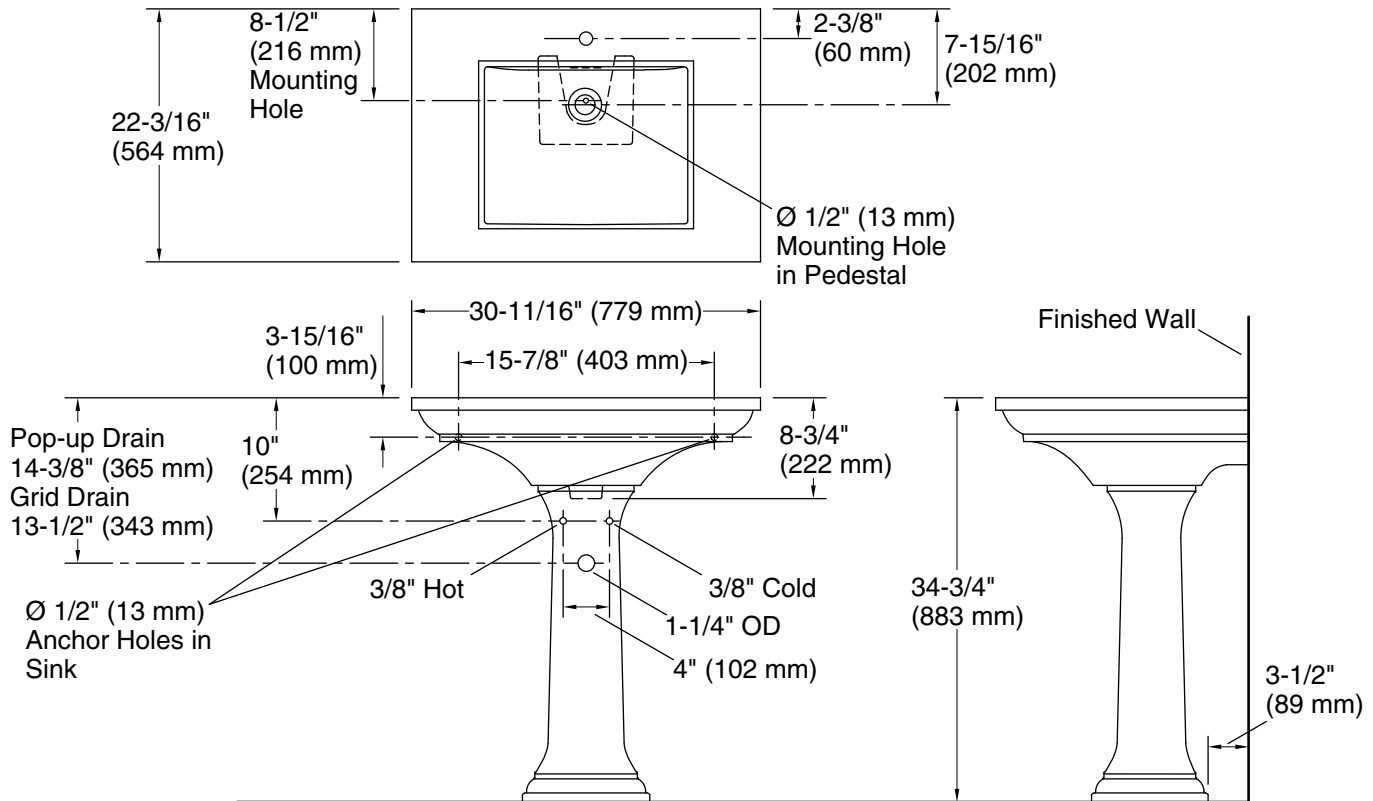

7-12-2024 22:26 - US

THE BOLD LOOK
OF **KOHLER**®

Technical Information

All product dimensions are nominal.

Bowl configuration:	Single
Bowl area (Only):	Length: 19" (483 mm)
	Width: 14" (356 mm)
	Water depth: 5-1/2" (140 mm)
With overflow:	Yes
Number of deck holes:	1
Faucet hole(s):	1-3/8" (35 mm)
Drain hole:	1-3/4" (44 mm)