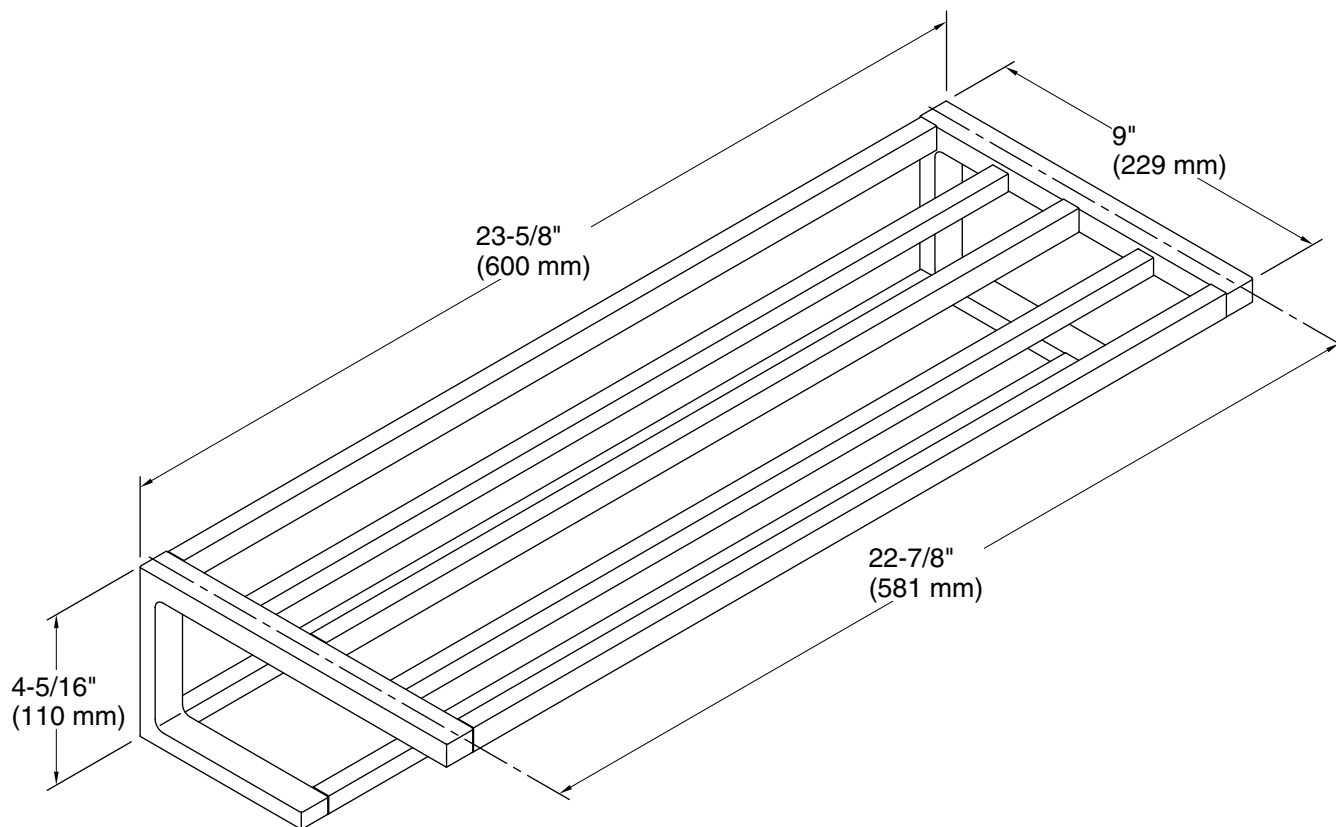

## Technical Information

All product dimensions are nominal.

Installation Type: Wall-mount

Material: Metal