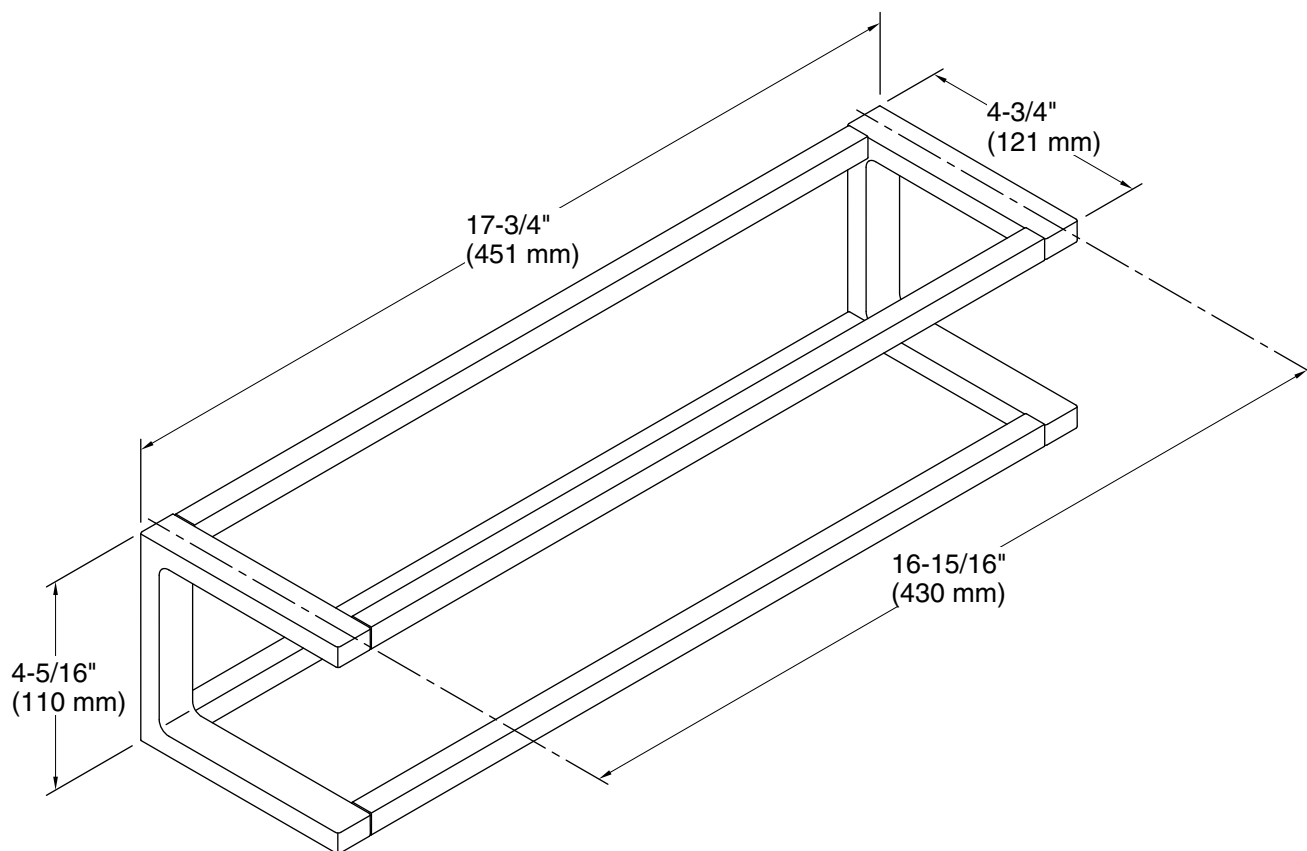

Technical Information

All product dimensions are nominal.

Material: Zinc, Brass

Notes

Install this product according to the installation instructions.

CAUTION: Risk of personal injury. Do not install these products in any area where they are likely to be used inadvertently as a grab bar or support bar. These products are not designed or intended for use as a grab bar or support bar.