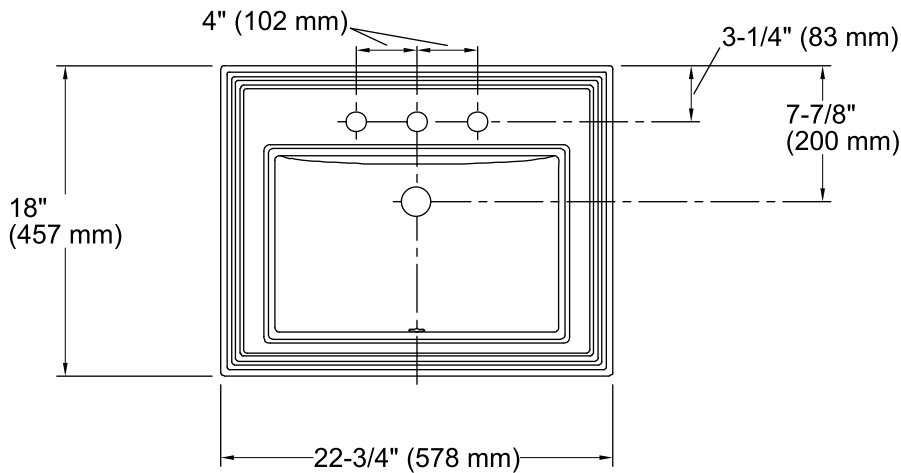

Memoirs® Classic

Drop-in Bathroom Sink

K-2241-8

Technical Information

All product dimensions are nominal.

- Bowl configuration: Single
- Installation: Drop-in
- Bowl area (Only): Length: 17" (432 mm)
Width: 10" (254 mm)
Water depth: 5" (127 mm)
- Number of deck holes: 3
- Faucet hole spacing: 8" (203 mm)
- Faucet hole(s): 1-3/8" (35 mm)
- Drain hole: 1-3/4" (44 mm)
- Template: 1003676, required, included