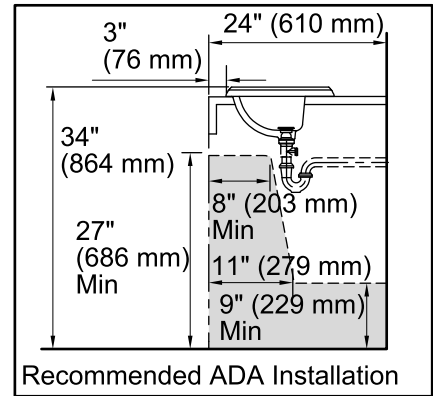

Memoirs® Classic

Drop-in Bathroom Sink

K-2241-8

Technical Information

All product dimensions are nominal.

- Bowl configuration: Single
- Installation: Drop-in
- Bowl area (Only): Length: 17" (432 mm)
Width: 10" (254 mm)
Water depth: 5" (127 mm)
- Number of deck holes: 3
- Faucet hole spacing: 8" (203 mm)
- Faucet hole(s): 1-3/8" (35 mm)
- Drain hole: 1-3/4" (44 mm)
- Template: 1003676, required, included