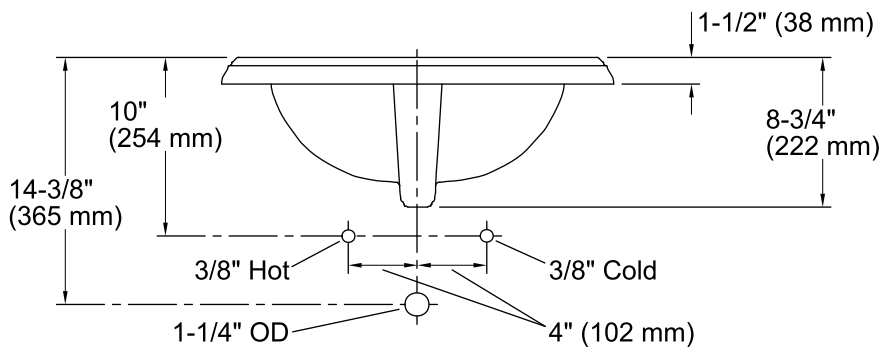

Memoirs® Classic

Drop-in Bathroom Sink

K-2241-8

Technical Information

All product dimensions are nominal.

- Bowl configuration: Single
- Installation: Drop-in
- Bowl area (Only): Length: 17" (432 mm)
Width: 10" (254 mm)
Water depth: 5" (127 mm)
- Number of deck holes: 3
- Faucet hole spacing: 8" (203 mm)
- Faucet hole(s): 1-3/8" (35 mm)
- Drain hole: 1-3/4" (44 mm)
- Template: 1003676, required, included