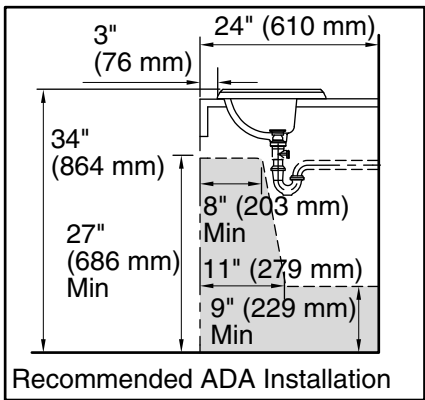

Memoirs® Classic

Drop-in Bathroom Sink

K-2241-4

Technical Information

All product dimensions are nominal.

- Bowl configuration: Single
- Installation: Drop-in
- Bowl area (Only): Length: 17" (432 mm)
Width: 10" (254 mm)
Water depth: 5" (127 mm)
- Number of deck holes: 3
- Faucet hole spacing: 4" (102 mm)
- Faucet hole(s): 1-1/4" (32 mm)
- Drain hole: 1-3/4" (44 mm)
- Template: 1003676, required, included