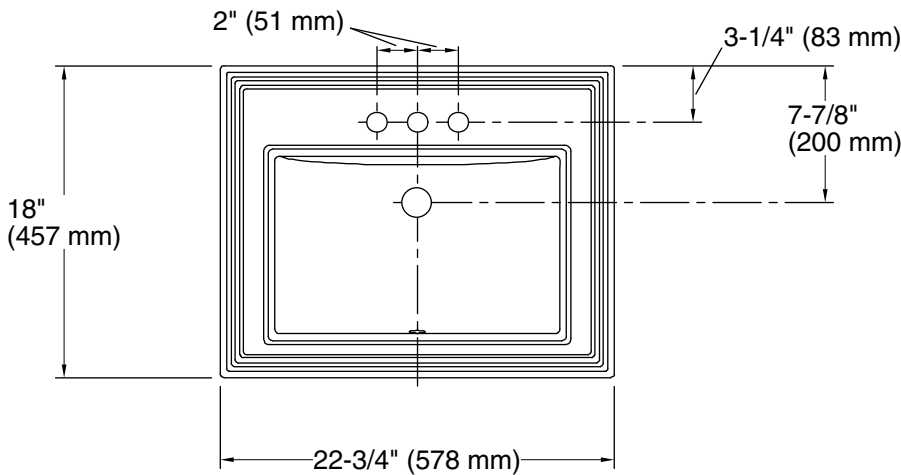

Memoirs® Classic

Drop-in Bathroom Sink

K-2241-4

Technical Information

All product dimensions are nominal.

- Bowl configuration: Single
- Installation: Drop-in
- Bowl area (Only): Length: 17" (432 mm)
Width: 10" (254 mm)
Water depth: 5" (127 mm)
- Number of deck holes: 3
- Faucet hole spacing: 4" (102 mm)
- Faucet hole(s): 1-1/4" (32 mm)
- Drain hole: 1-3/4" (44 mm)
- Template: 1003676, required, included