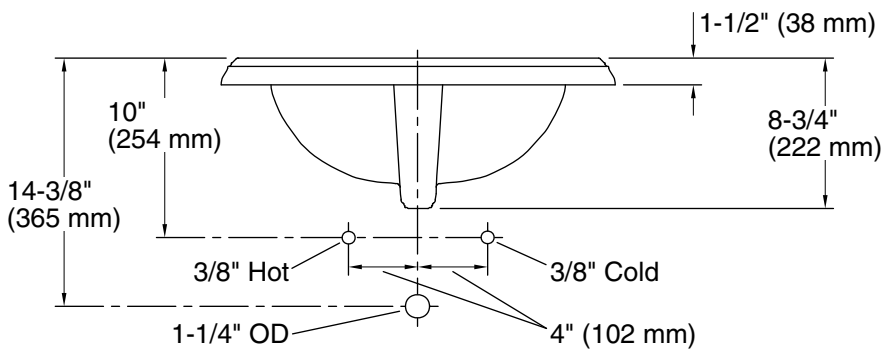

Memoirs® Classic

Drop-in Bathroom Sink

K-2241-4

Technical Information

All product dimensions are nominal.

- Bowl configuration: Single
- Installation: Drop-in
- Bowl area (Only): Length: 17" (432 mm)
Width: 10" (254 mm)
Water depth: 5" (127 mm)
- Number of deck holes: 3
- Faucet hole spacing: 4" (102 mm)
- Faucet hole(s): 1-1/4" (32 mm)
- Drain hole: 1-3/4" (44 mm)
- Template: 1003676, required, included