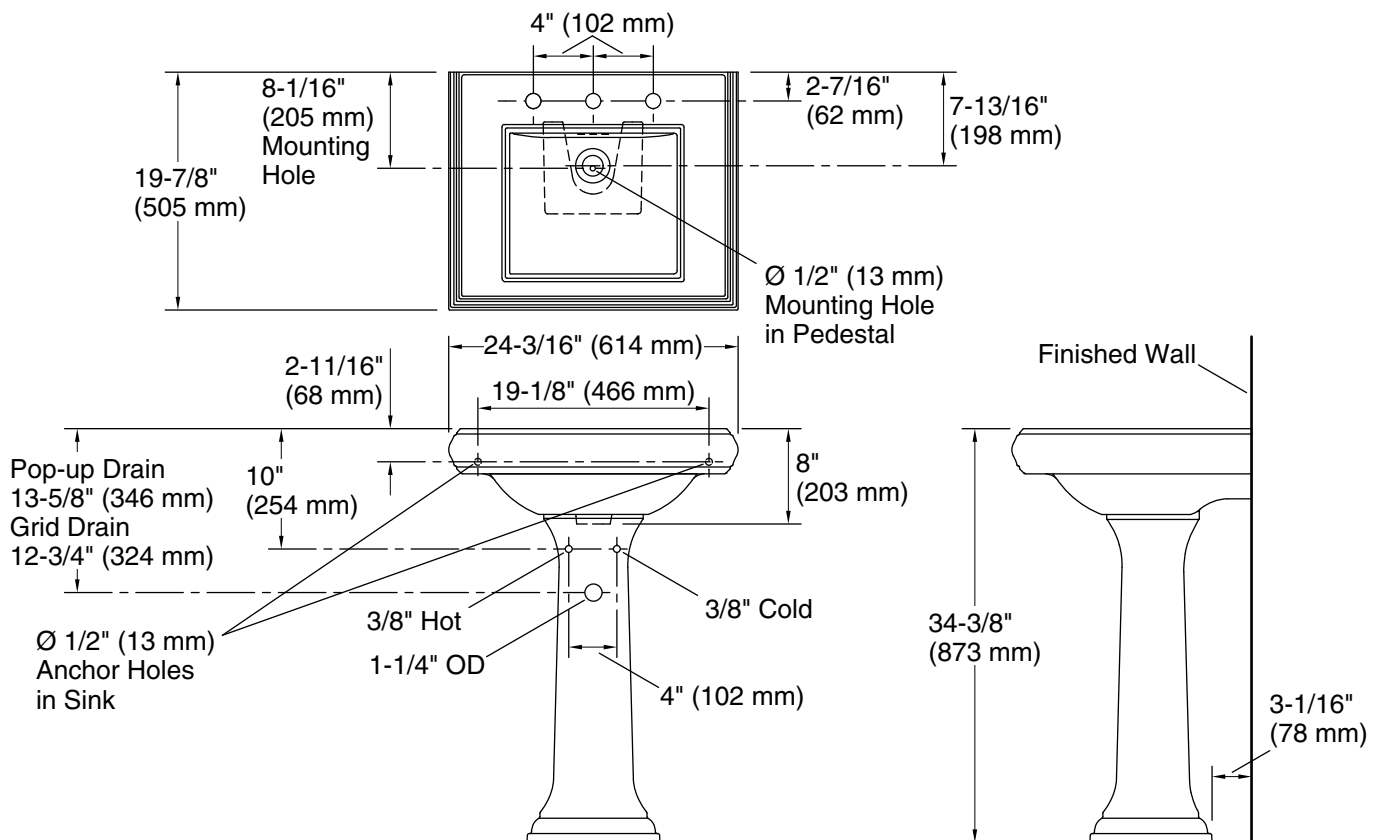

Memoirs® Classic

24-1/4" rectangular pedestal bathroom sink
K-2238-8

Features

- 8" (203 mm) widespread faucet holes
- Refined rectangular basin
- Overflow drain
- Combination consists of the K-2239-8 basin and the K-2267 pedestal
- Coordinates with other products in the Memoirs collection

7-12-2024 22:44 - US

THE BOLD LOOK
OF **KOHLER**®

Technical Information

All product dimensions are nominal.

Bowl configuration:	Single
Center(s):	8
Bowl area (Only):	Length: 15" (381 mm) Width: 13" (330 mm) Water depth: 4-1/2" (114 mm)
With overflow:	Yes
Number of deck holes:	3
Faucet hole spacing:	8" (203 mm)
Faucet hole(s):	1-3/8" (35 mm)
Drain hole:	1-3/4" (44 mm)