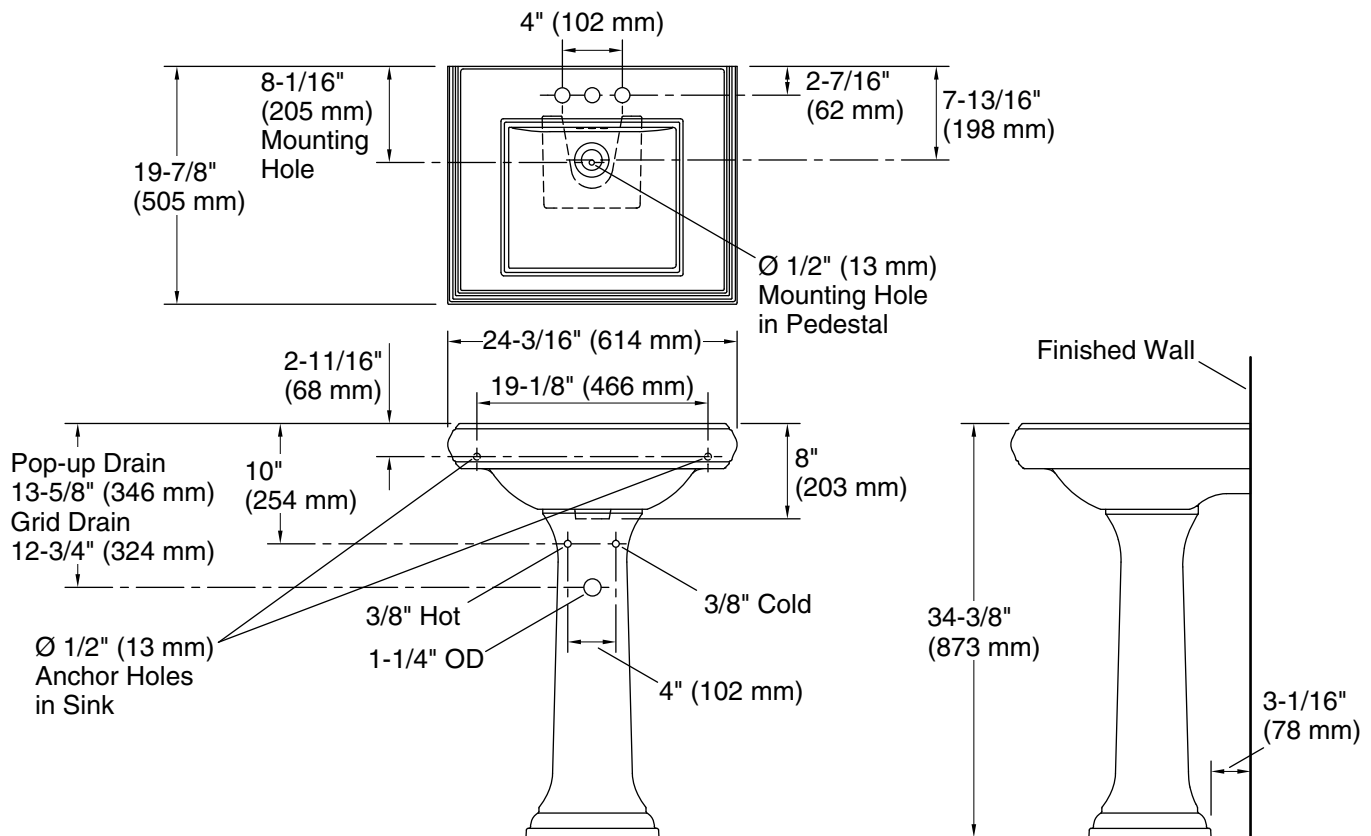

## Features

- 4" (102 mm) centerset faucet holes
- Refined rectangular basin
- Overflow drain
- Combination consists of the K-2239-4 basin and the K-2267 pedestal
- Coordinates with other products in the Memoirs collection

### Technical Information

All product dimensions are nominal.

Bowl configuration:	Single
Center(s):	4
Bowl area (Only):	Length: 15" (381 mm) Width: 13" (330 mm) Water depth: 4-1/2" (114 mm)
With overflow:	Yes
Number of deck holes:	3
Faucet hole spacing:	4" (102 mm)
Faucet hole(s):	1-1/4" (32 mm)
Drain hole:	1-3/4" (44 mm)