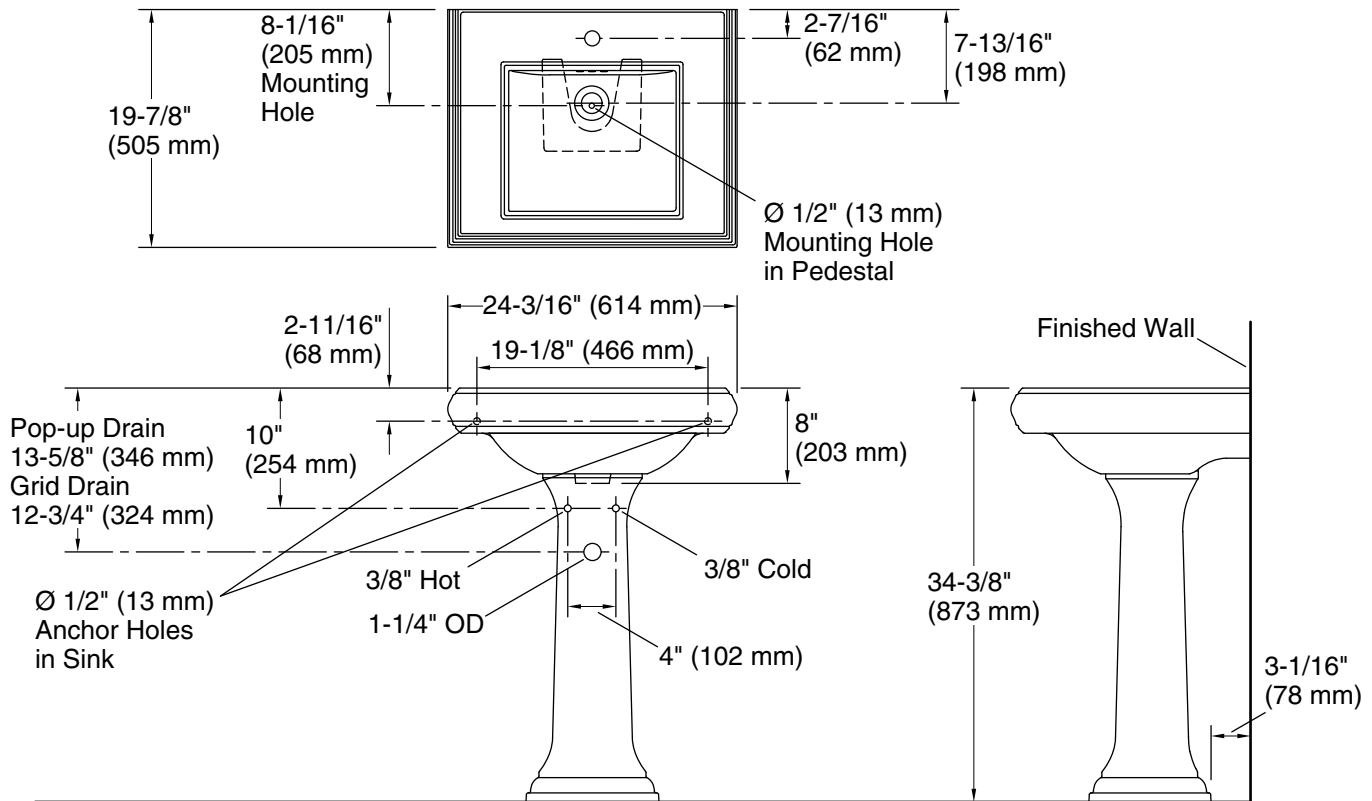

### Technical Information

All product dimensions are nominal.

Bowl configuration:	Single
Bowl area (Only):	Length: 15" (381 mm) Width: 13" (330 mm) Water depth: 4-1/2" (114 mm)
With overflow:	Yes
Number of deck holes:	1
Faucet hole(s):	1-3/8" (35 mm)
Drain hole:	1-3/4" (44 mm)