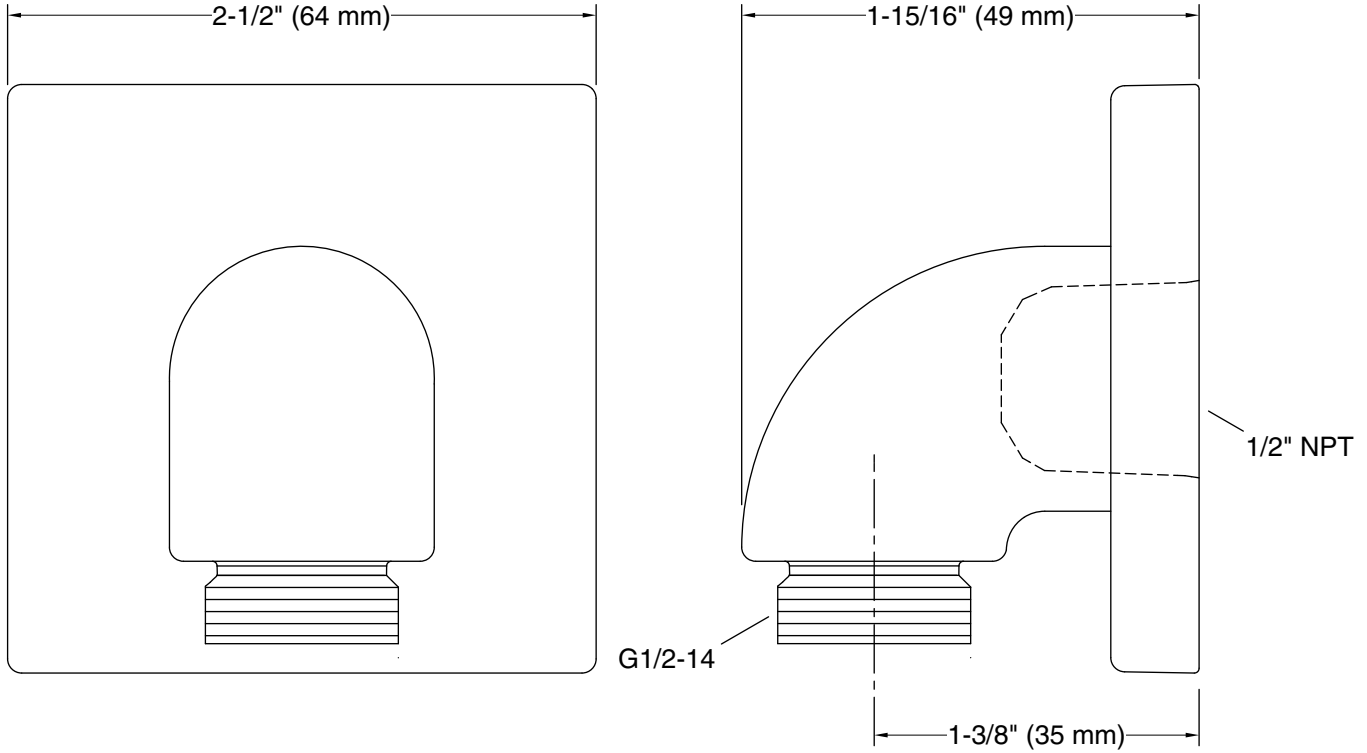

Features

- For use with a handshower and hose (sold separately).
- Coordinates with Loure faucets, accessories, and showering components to complete your bathroom.
- Includes check valve for backflow prevention.

Technical Information

All product dimensions are nominal.

Drain included: No

Notes

Install this product according to the installation instructions.