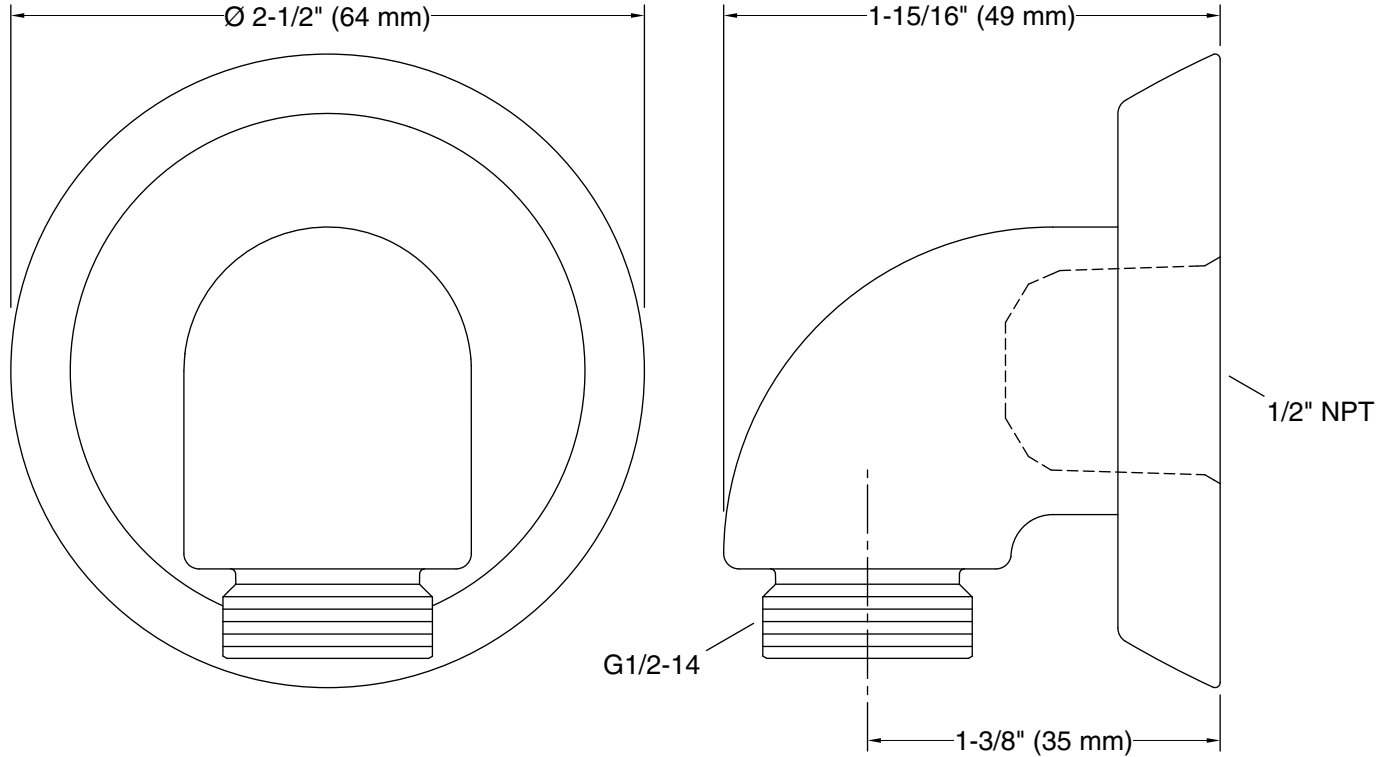

Features

- For use with a handshower and hose (sold separately).
- Includes check valve for backflow prevention.
- Coordinates with Forté® faucets, accessories, and showering components to complete your bathroom.

Technical Information

All product dimensions are nominal.

Notes

Install this product according to the installation instructions.