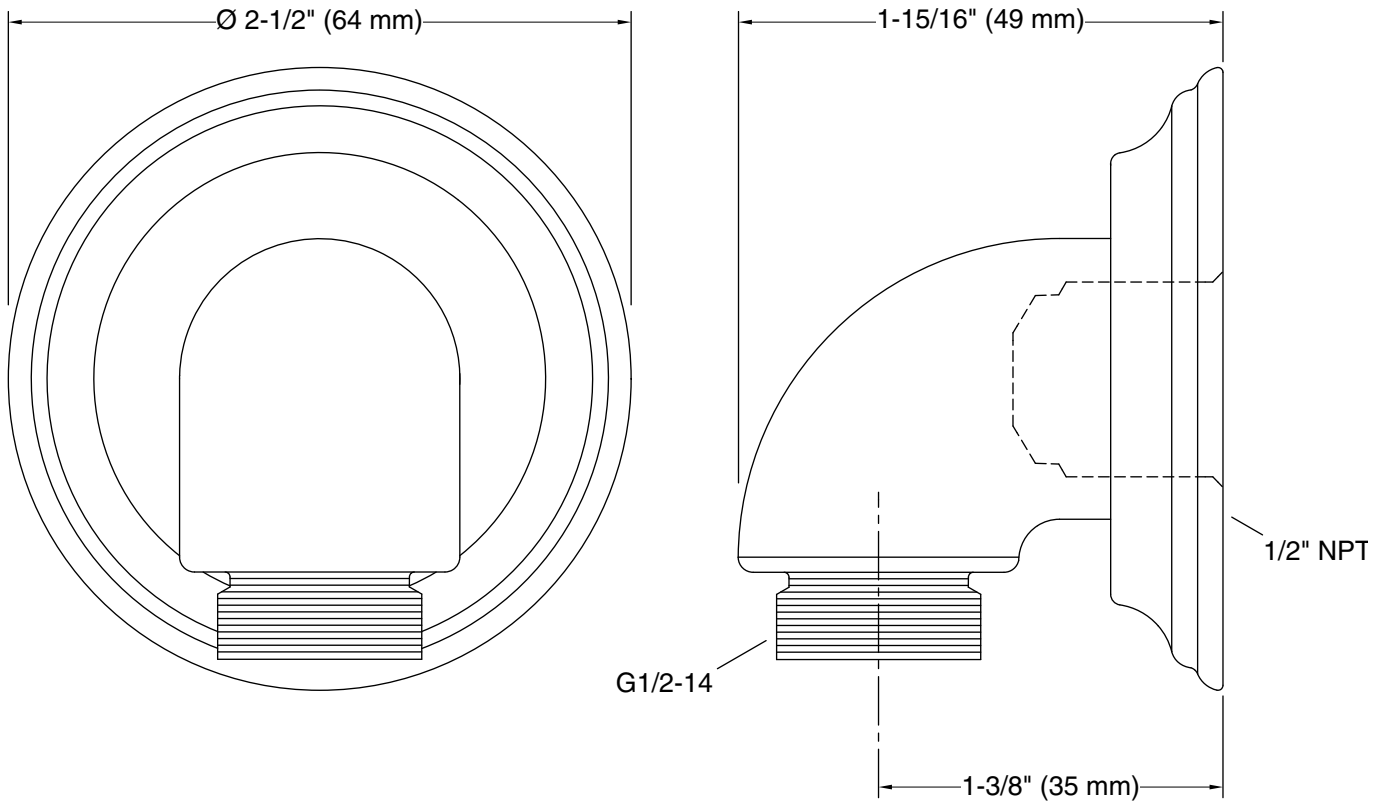

Features

- For use with a handshower and hose (sold separately).
- Includes check valve for backflow prevention.
- Coordinates with Bancroft and Devonshire faucets and accessories.

Material

- Brass.
- KOHLER finishes resist corrosion and tarnishing.

Technical Information

All product dimensions are nominal.

Notes

Install this product according to the installation instructions.