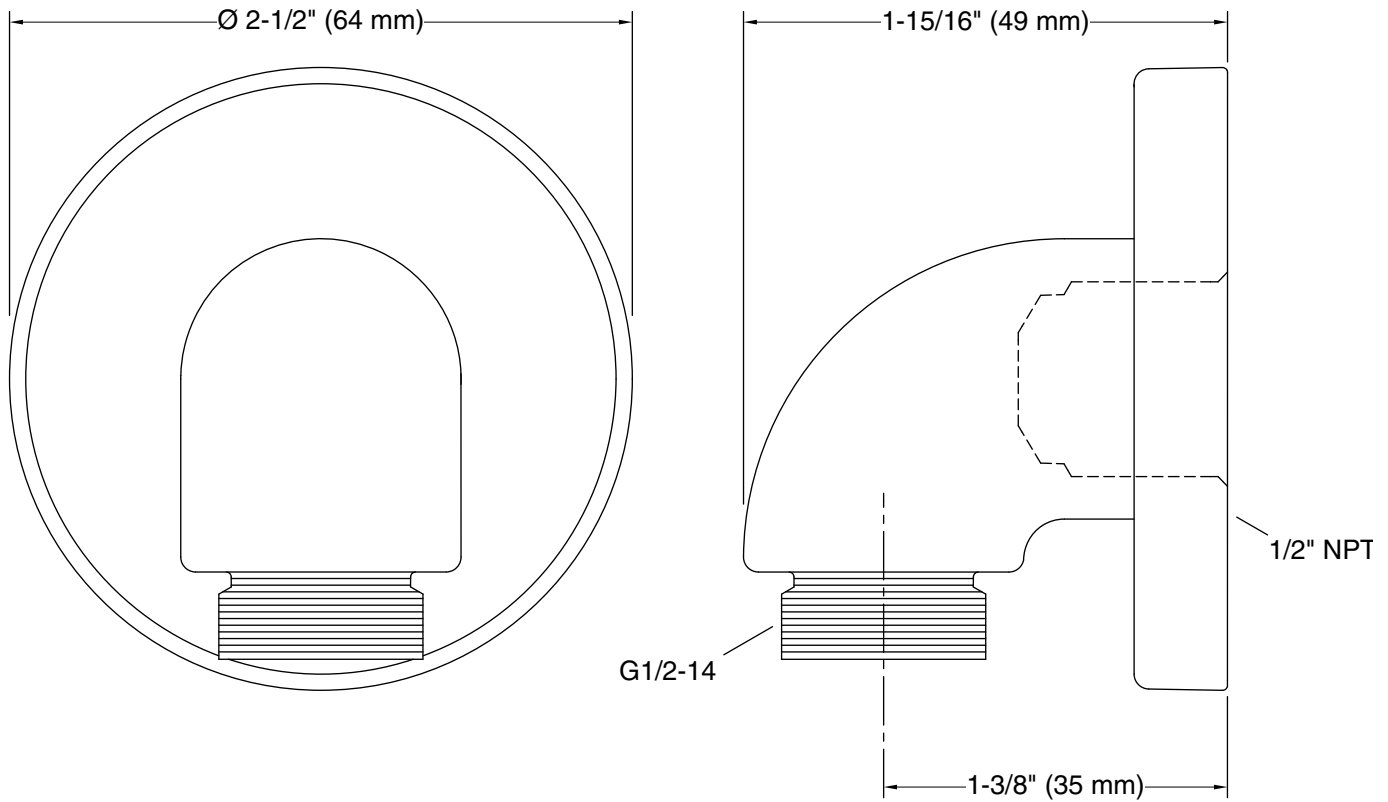

Features

- For use with a handshower and hose (sold separately).
- Includes check valve for backflow prevention.
- Coordinates with Purist® and Stillness® faucets and accessories.

Material

- Brass.
- KOHLER finishes resist corrosion and tarnishing.

Technical Information

All product dimensions are nominal.

Notes

Install this product according to the installation instructions.