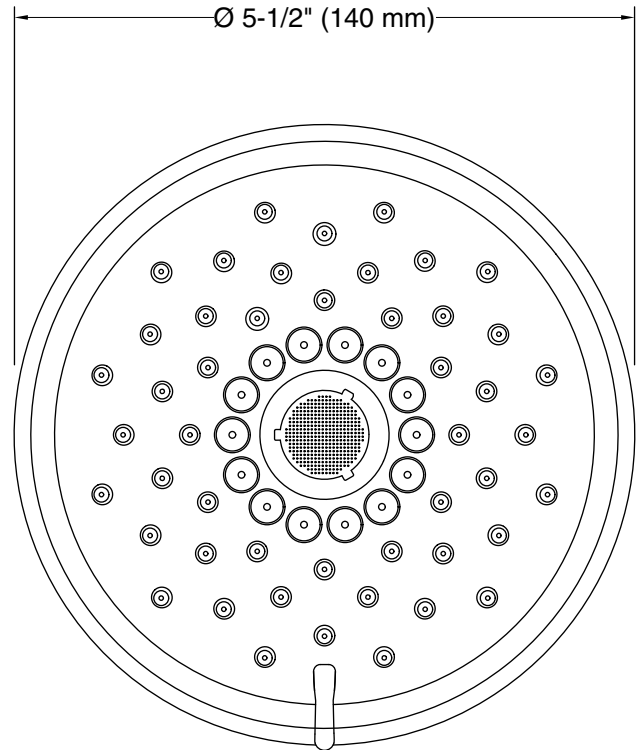

Features

- Multifunction showerhead and handshower each have advanced spray engines to provide three experiences: full coverage, pulsating massage, and silk spray.
- Full coverage spray produces an encompassing spray ideal for everyday use.
- Pulsating massage spray targets sore muscles to ease away aches and pains.
- Silk spray releases a dense, luxurious spray ideal for rinsing.
- Thumb tab allows for a smooth transition between sprays.
- MasterClean™ sprayface features an easy-to-clean surface that withstands mineral buildup.
- 2.5 gpm (9.5 lpm) maximum flow rate.
- Coordinates with Purist®, Stillness®, and Composed® faucets and accessories.

Material

- KOHLER finishes resist corrosion and tarnishing.

Installation

- Shower arm and flange sold separately.
- 1/2"-14 NPT connection.
- Wall-mount.

Recommended Products/Accessories

K-7397 Shower Arm and Flange
K-7395 Shower Arm and Flange
K-933 Shower Arm and Flange
K-934 Shower Arm and Flange
K-23723 Faucet cleaner

Technical Information

All product dimensions are nominal.

Showerhead/Body Spray:

Rated maximum flow: 2.5 gal/min (9.5 l/min)

Notes

Install this product according to the installation instructions.