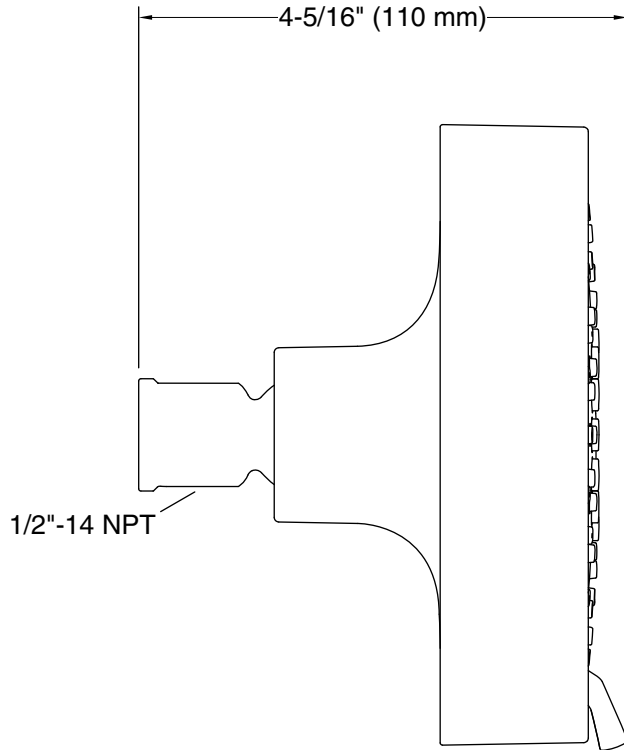

Technical Information

All product dimensions are nominal.

Showerhead/Body Spray:

Rated maximum flow: 2.5 gal/min (9.5 l/min)

Notes

Install this product according to the installation instructions.