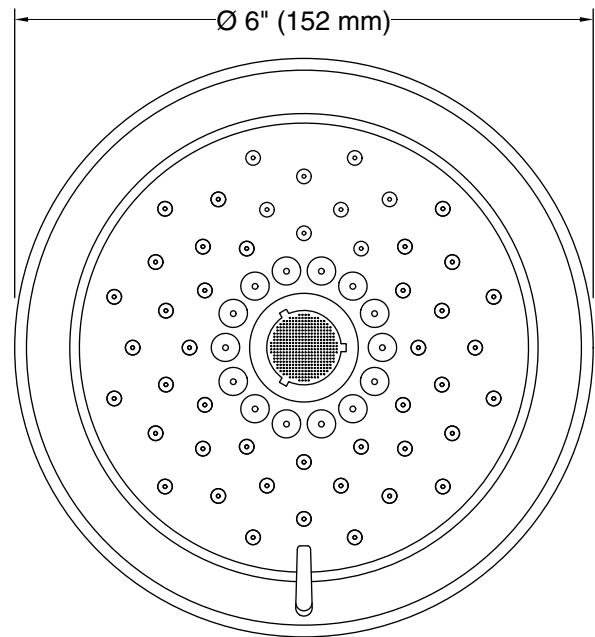

Features

- Multifunction showerhead and handshower each have advanced spray engines to provide three experiences: full coverage, pulsating massage, and silk spray.
- Full coverage spray produces an encompassing spray ideal for everyday use.
- Pulsating massage spray targets sore muscles to ease away aches and pains.
- Silk spray releases a dense, luxurious spray ideal for rinsing.
- Thumb tab allows for a smooth transition between sprays.
- MasterClean™ sprayface features an easy-to-clean surface that withstands mineral buildup.
- 2.5 gpm (9.5 lpm) maximum flow rate.
- Coordinates with Bancroft and Devonshire faucets and accessories.

Material

- KOHLER finishes resist corrosion and tarnishing.

Installation

- Shower arm and flange sold separately.
- 1/2"-14 NPT connection.
- Wall-mount.

Recommended Products/Accessories

K-7397 Shower Arm and Flange
K-7395 Shower Arm and Flange
K-23723 Faucet cleaner

Color	Code	Description
	CP	Polished Chrome
	SN	Vibrant® Polished Nickel
	PB	Vibrant® Polished Brass
	BN	Vibrant® Brushed Nickel
	2BZ	Oil-Rubbed Bronze

Technical Information

All product dimensions are nominal.

Showerhead/Body Spray:

Rated maximum flow: 2.5 gal/min (9.5 l/min)

Notes

Install this product according to the installation instructions.