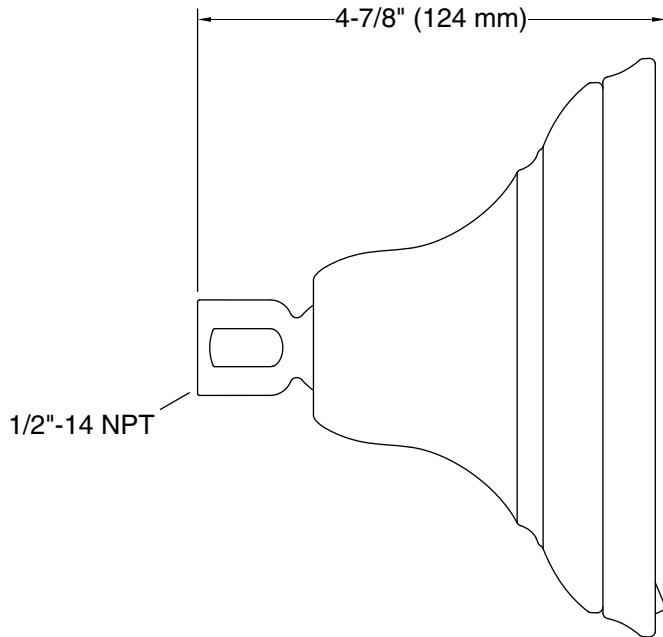

Technical Information

All product dimensions are nominal.

Showerhead/Body Spray:

Rated maximum flow: 2.5 gal/min (9.5 l/min)

Notes

Install this product according to the installation instructions.