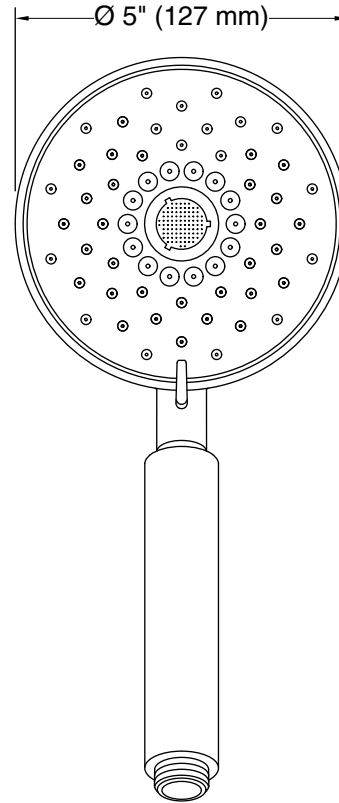

#### Features

- Multifunction showerhead and handshower each have advanced spray engines to provide three experiences: full coverage, pulsating massage, and silk spray.
- Full coverage spray produces an encompassing spray ideal for everyday use.
- Pulsating massage spray targets sore muscles to ease away aches and pains.
- Silk spray releases a dense, luxurious spray ideal for rinsing.
- Thumb tab allows for a smooth transition between sprays.
- Combination of balance, weight, grip, and angle makes this handshower comfortable and easy to use.
- MasterClean™ sprayface features an easy-to-clean surface that withstands mineral buildup.
- 2.5 gpm (9.5 lpm) maximum flow rate.
- Requires K-8593, K-9514, K-98360, K-98359, K-45981, or K-45982 shower hose (sold separately).
- Coordinates with Purist®, Stillness®, and Composed® faucets and accessories.
- Features a nonpositive shutoff: water-saving pause mode to temporarily reduce water flow.

### Technical Information

All product dimensions are nominal.