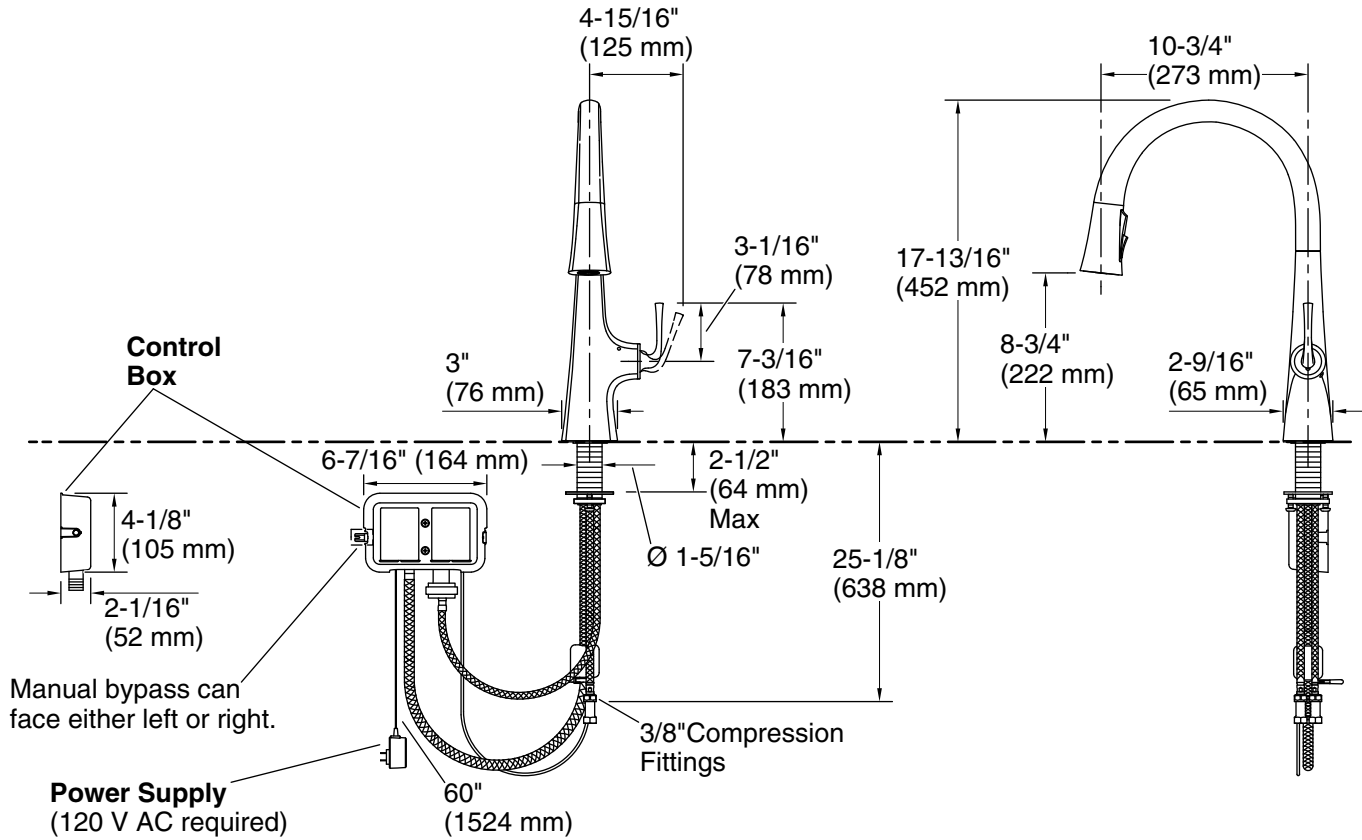

Material

- Premium metal construction for durability and reliability.
- KOHLER finishes resist corrosion and tarnishing.

Installation

- Deck-mount.
- Single-hole (3-hole escutcheon available; K-22071, sold separately).
- Flexible supply lines simplify installation.
- Requires non-switched undercounter outlet.

Adapters, Rough-in and Extension Kits

1012715 Range: 2-1/2" (64 mm) - 4-5/8" (118 mm)

Optional Products/Accessories

K-22071 Three-hole kitchen faucet escutcheon

ADA CSA B651

Codes/Standards

ASME A112.18.1/CSA B125.1
NSF/ANSI 61
NSF/ANSI 372
All applicable US Federal and State material regulations
DOE - Energy Policy Act 1992
California Energy Commission (CEC)
ADA
ICC/ANSI A117.1
CSA B651

Technical Information

All product dimensions are nominal.

Faucet:

Flow rate: 1.5 gal/min (5.7 l/min)
 Pressure: 60 psi (4.1 bar)
 Drain included: No

Notes

Install this product according to the installation instructions.