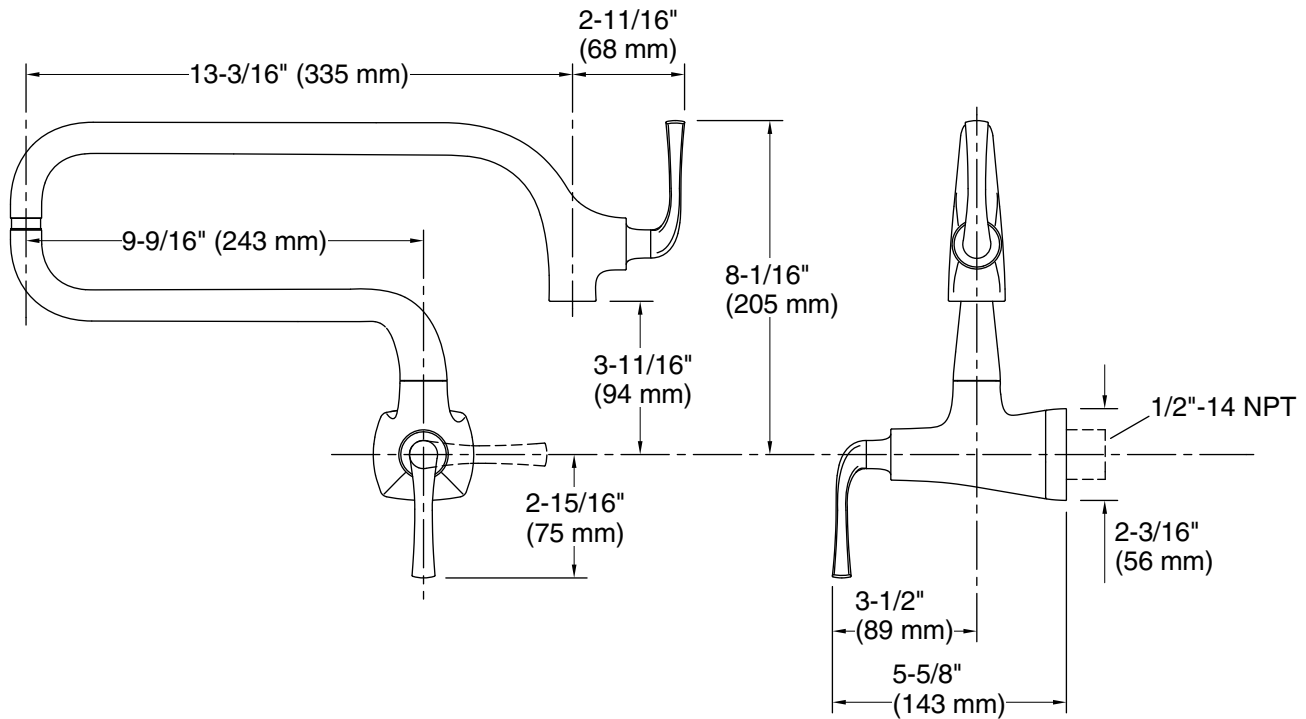

Features

- Articulating spout with 360° rotation offers superior clearance for filling pots on cooktops and ranges.
- 22-3/4 (578 mm) swing spout reach.
- 3.2 gpm (12.1 l/min) flow rate at 60 psi (4.14 bar).
- Single lever handle with main lever shutoff.
- KOHLER ceramic disc valves exceed industry longevity standards for a lifetime of durable performance.

Technical Information

All product dimensions are nominal.

Drain included: No

Spout:

Spout reach: 22-3/4" (578 mm)

Notes

Install this product according to the installation instructions.