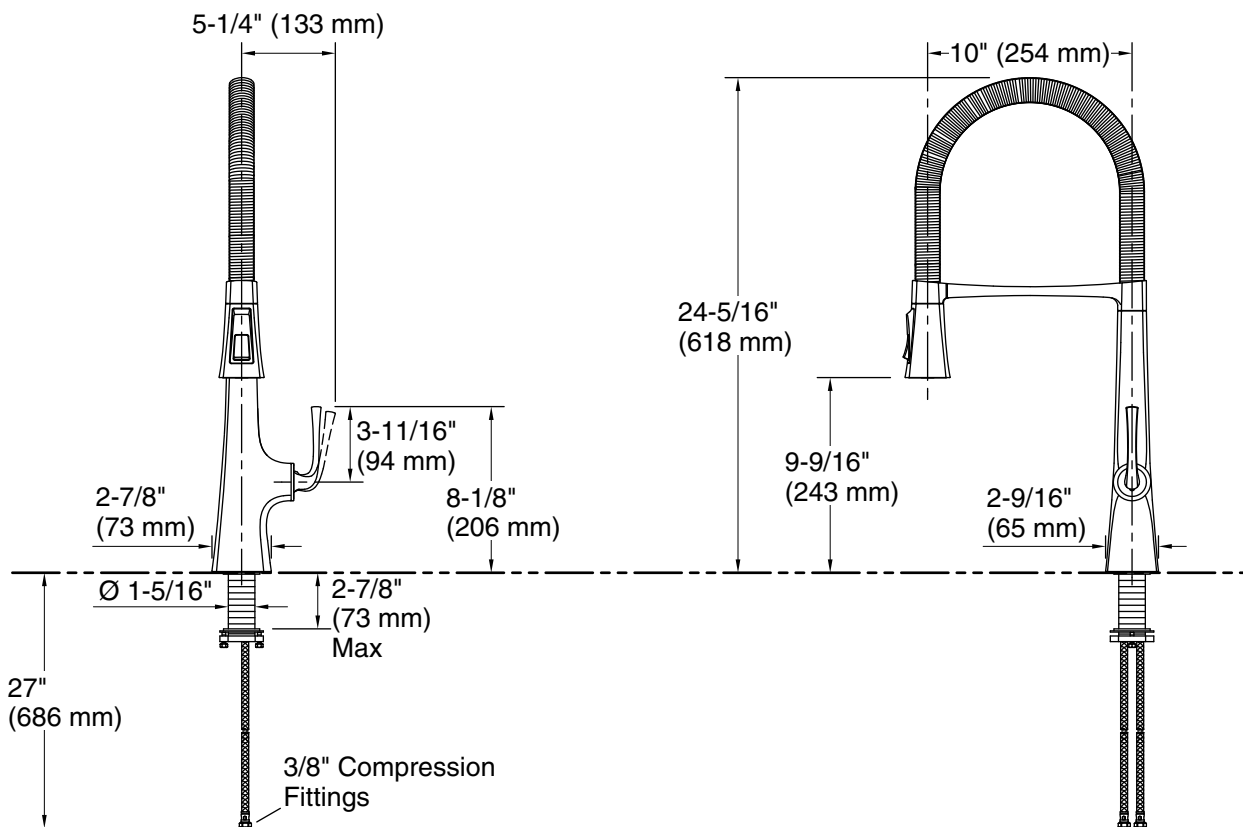

Adapters, Rough-in and Extension Kits

1327990 Range: 2-1/2" (64 mm) - 2-5/8" (67 mm)

Optional Products/Accessories

K-22071 Three-hole kitchen faucet escutcheon

ADA

CSA B651

Codes/Standards

ASME A112.18.1/CSA B125.1

Technical Information

All product dimensions are nominal.

Drain included: No

Spout:

Spout reach: 10" (254 mm)

Handle clearance: 5-1/4" (133 mm)

Notes

Install this product according to the installation instructions.