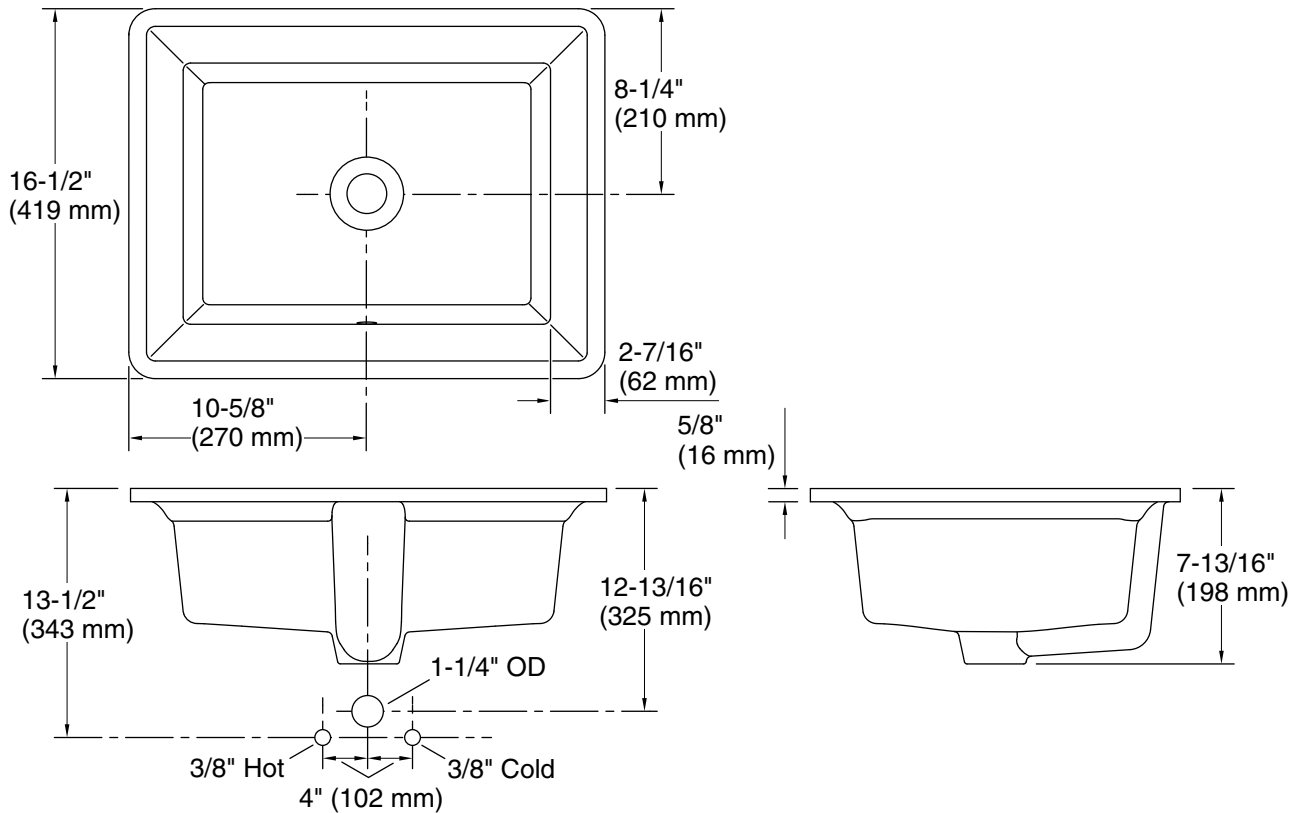

Technical Information

All product dimensions are nominal.

Min. base cabinet width: 20-1/2" (521 mm)

With overflow: Yes

Drain hole: 1-3/4" (45 mm)

Notes

Install this product according to the installation instructions.