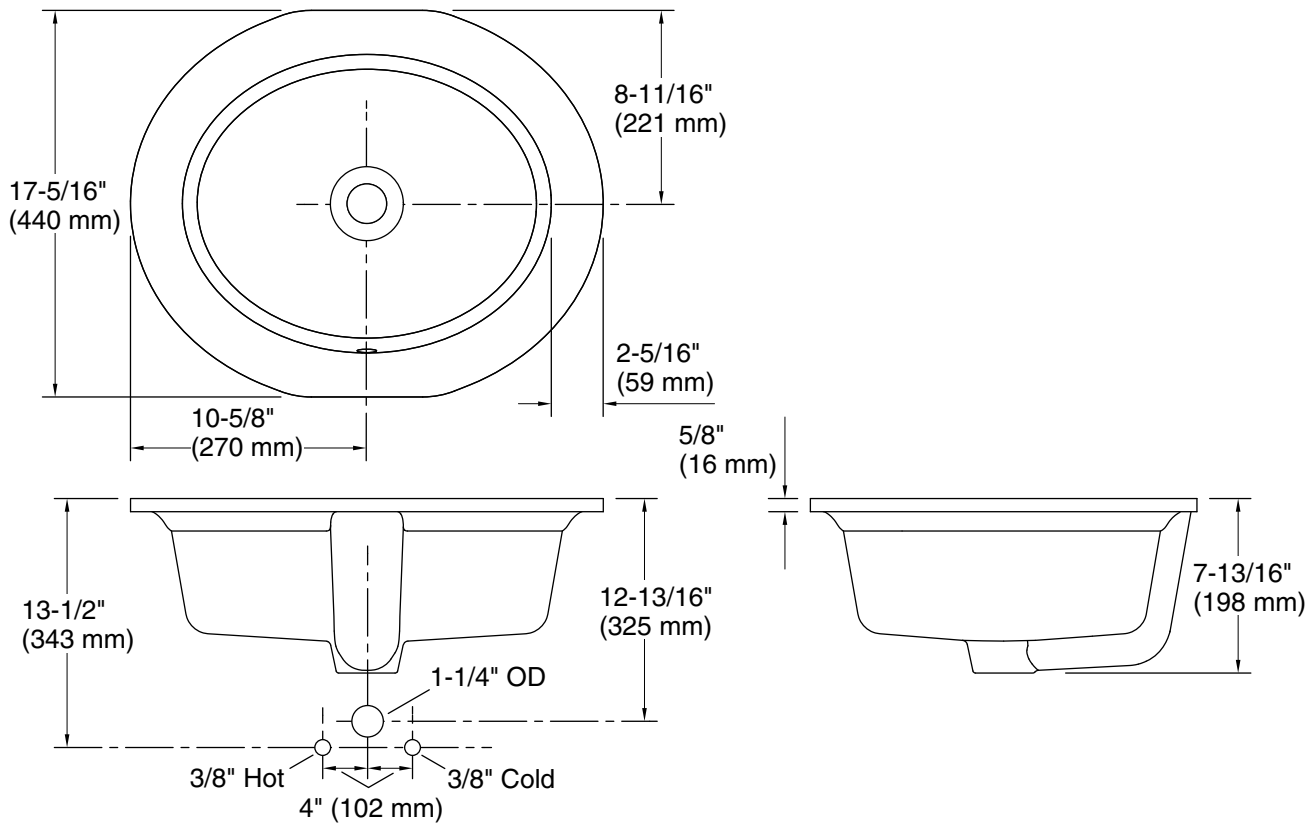

Artifacts™

21-1/4" oval undermount bathroom sink
K-21782

Features

- Oval basin
- Center drain
- With overflow
- No faucet holes; requires wall- or counter-mount faucet
- Coordinates with other products in the Artifacts collection

Available Colors/Finishes

Color tiles intended for reference only.

Color Code Description

	0	White
---	---	-------

Technical Information

All product dimensions are nominal.

Min. base cabinet width: 22" (559 mm)

With overflow: Yes

Drain hole: 1-3/4" (45 mm)

Notes

Install this product according to the installation instructions.