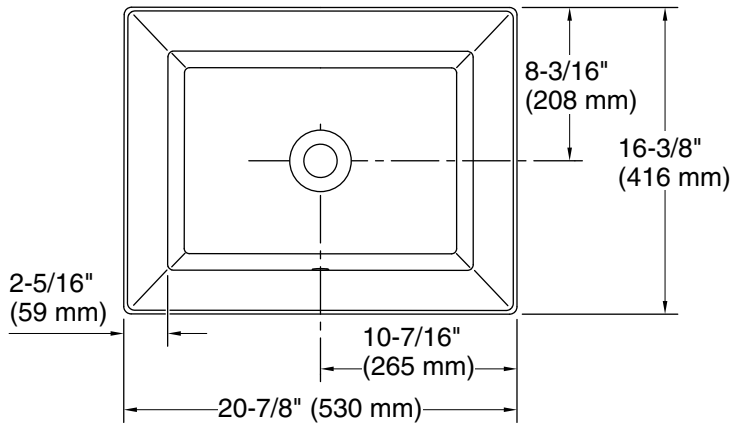

7-9-2024 23:48 - US

THE BOLD LOOK
OF **KOHLER**®

Recommended ADA Installation

Technical Information

All product dimensions are nominal.

Min. base cabinet width: 21" (533 mm)

Drain hole: 1-3/4" (45 mm)

Notes