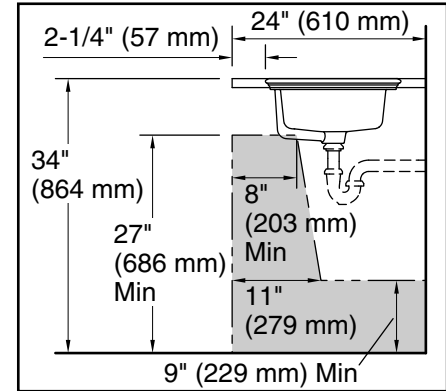

7-9-2024 23:48 - US

THE BOLD LOOK
OF **KOHLER**®

Recommended ADA Installation

Technical Information

All product dimensions are nominal.

Min. base cabinet width: 21" (533 mm)

Drain hole: 1-3/4" (45 mm)

Notes