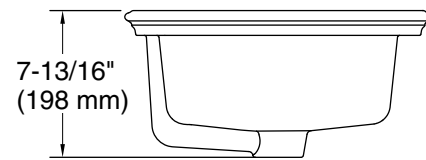

7-9-2024 23:48 - US

THE BOLD LOOK
OF **KOHLER**®

Recommended ADA Installation

Technical Information

All product dimensions are nominal.

Min. base cabinet width: 21" (533 mm)

Drain hole: 1-3/4" (45 mm)

Notes