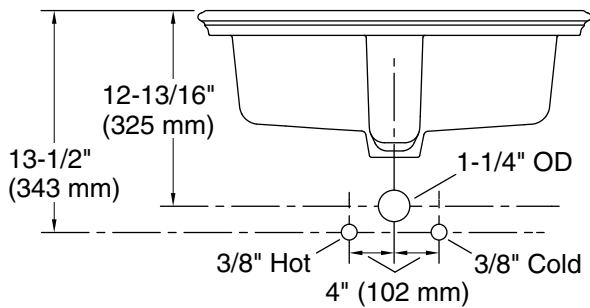

7-9-2024 23:48 - US

THE BOLD LOOK
OF **KOHLER**®

Recommended ADA Installation

Technical Information

All product dimensions are nominal.

Min. base cabinet width: 21" (533 mm)

Drain hole: 1-3/4" (45 mm)

Notes