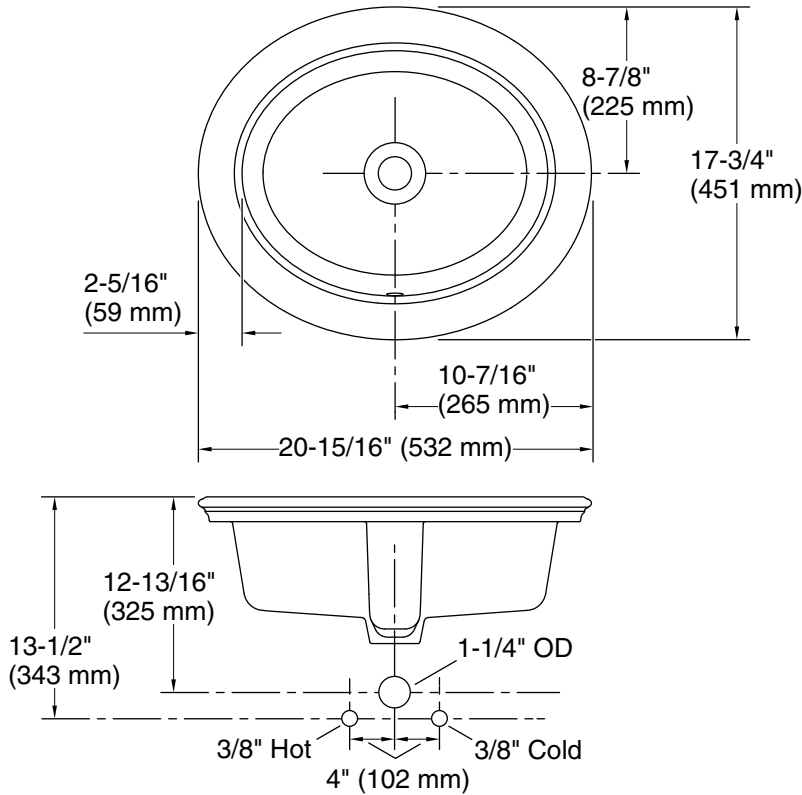

For the most current Specification Sheet, go to www.kohler.com USA or www.kohler.ca Canada

7-3-2024 20:52 - US

THE BOLD LOOK
OF **KOHLER**®

Recommended ADA Installation

Technical Information

All product dimensions are nominal.

Min. base cabinet width: 22" (559 mm)

Drain hole: 1-3/4" (45 mm)

Notes

Install this product according to the installation instructions.

ADA compliant when installed to the specific requirements of these regulations.