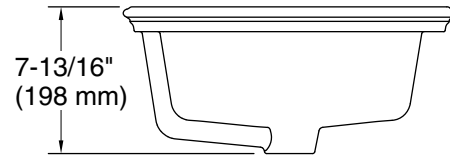

Recommended ADA Installation

Technical Information

All product dimensions are nominal.

Min. base cabinet width: 22" (559 mm)

Drain hole: 1-3/4" (45 mm)

Notes

Install this product according to the installation instructions.

ADA compliant when installed to the specific requirements of these regulations.