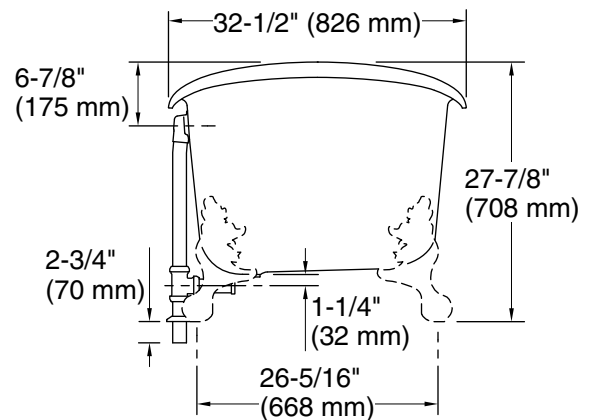

Kohler Co. reserves the right to make revisions without notice to product specifications.

For the most current Specification Sheet, go to www.kohler.com.

THE BOLD LOOK
OF **KOHLER®**

No change in measurements if connected with drain illustrated. (K-7159)

Technical Information

All product dimensions are nominal.

Installation:	Freestanding
Drain location:	Center rear
Basin area, bottom:	48-15/16" x 24-3/4" (1243 mm x 629 mm)
Basin area, top:	58-11/16" x 27-13/16" (1491 mm x 706 mm)
Weight:	396.2 lbs (179.7 kg)
Minimum floor load:	90 lbs/ft ² (439.4 kg/m ²)
Water depth:	14-3/8" (366 mm)
Water capacity:	90 gal (340.7 L)
Template:	1344921-7, not required, not included