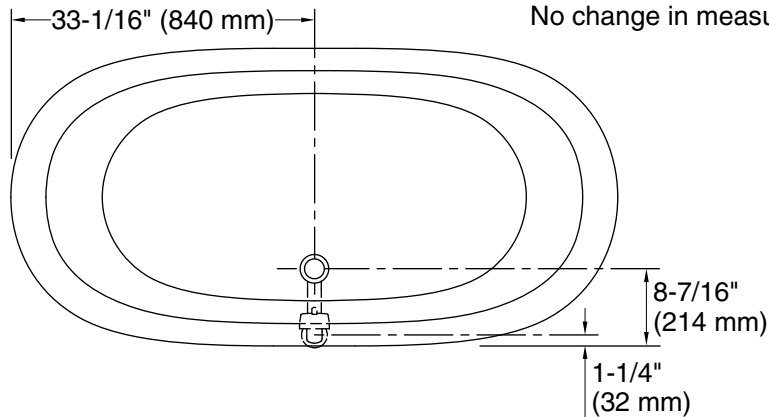

No change in measurements if connected with drain illustrated. (K-7159)