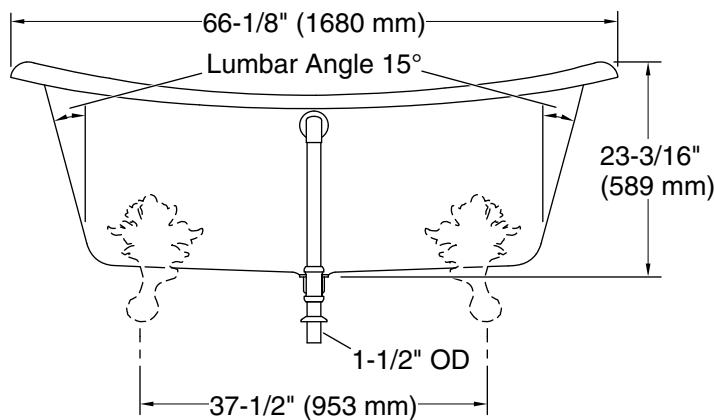

Technical Information

All product dimensions are nominal.

Installation:	Freestanding
Drain location:	Center rear
Basin area, bottom:	48-15/16" x 24-3/4" (1243 mm x 629 mm)
Basin area, top:	58-11/16" x 27-13/16" (1491 mm x 706 mm)
Weight:	396.2 lbs (179.7 kg)
Minimum floor load:	90 lbs/ft ² (439.4 kg/m ²)
Water depth:	14-3/8" (366 mm)
Water capacity:	90 gal (340.7 L)
Template:	1344921-7, not required, not included