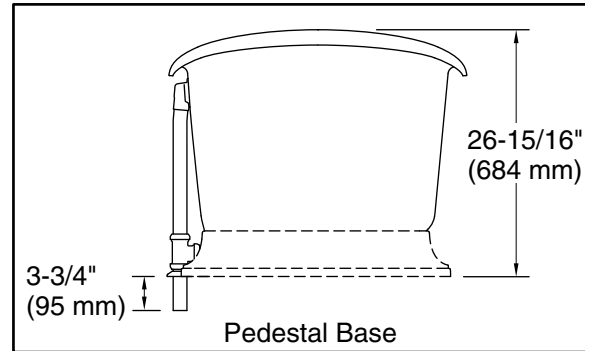

Technical Information

All product dimensions are nominal.

Installation:	Freestanding
Drain location:	Center rear
Basin area, bottom:	48-15/16" x 24-3/4" (1243 mm x 629 mm)
Basin area, top:	58-11/16" x 27-13/16" (1491 mm x 706 mm)
Weight:	396.2 lbs (179.7 kg)
Minimum floor load:	90 lbs/ft ² (439.4 kg/m ²)
Water depth:	14-3/8" (366 mm)
Water capacity:	90 gal (340.7 L)
Template:	1344921-7, not required, not included