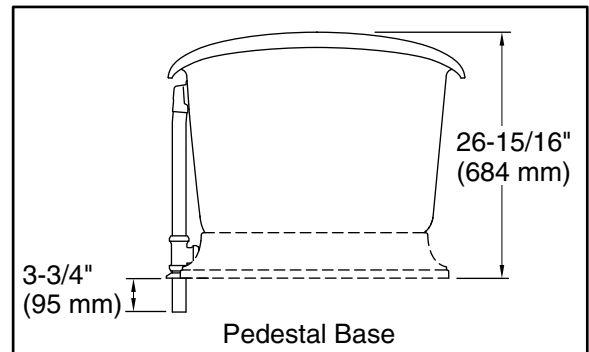

Color	Code	Description
	0	White
	96	Biscuit
	7	Black Black™

Technical Information

All product dimensions are nominal.

Installation:	Freestanding
Drain location:	Center rear
Basin area, bottom:	48-15/16" x 24-3/4" (1243 mm x 629 mm)
Basin area, top:	58-11/16" x 27-13/16" (1491 mm x 706 mm)
Weight:	396.2 lbs (179.7 kg)
Minimum floor load:	90 lbs/ft ² (439.4 kg/m ²)
Water depth:	14-3/8" (366 mm)
Water capacity:	90 gal (340.7 L)
Template:	1344921-7, not required, included