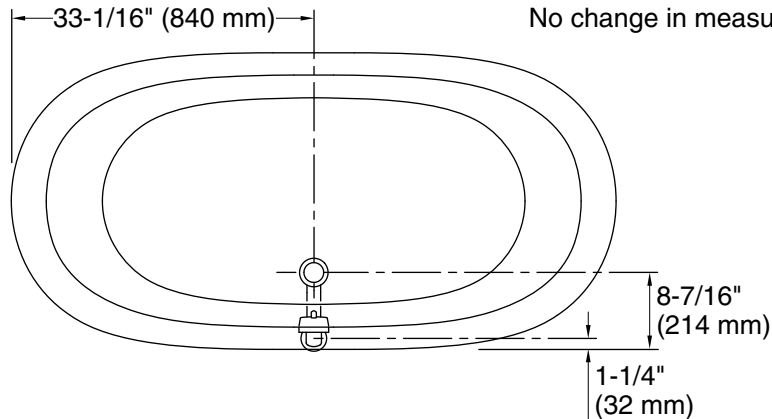

Color	Code	Description
	0	White
	96	Biscuit
	7	Black Black™

Technical Information

All product dimensions are nominal.

Installation:	Freestanding
Drain location:	Center rear
Basin area, bottom:	48-15/16" x 24-3/4" (1243 mm x 629 mm)
Basin area, top:	58-11/16" x 27-13/16" (1491 mm x 706 mm)
Weight:	396.2 lbs (179.7 kg)
Minimum floor load:	90 lbs/ft ² (439.4 kg/m ²)
Water depth:	14-3/8" (366 mm)
Water capacity:	90 gal (340.7 L)
Template:	1344921-7, not required, included