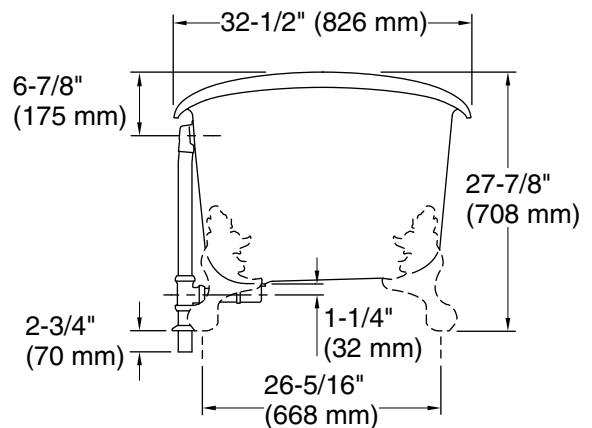

ASME A112.19.1/CSA B45.2

KOHLER® Enameled Cast Iron Bath and Shower Base Lifetime Limited Warranty

See website for detailed warranty information.

Available Colors/Finishes

Color tiles intended for reference only.

Color	Code	Description
	0	White
	96	Biscuit
	7	Black Black™

Technical Information

All product dimensions are nominal.

Installation:	Freestanding
Drain location:	Center rear
Basin area, bottom:	48-15/16" x 24-3/4" (1243 mm x 629 mm)
Basin area, top:	58-11/16" x 27-13/16" (1491 mm x 706 mm)
Weight:	396.2 lbs (179.7 kg)
Minimum floor load:	90 lbs/ft ² (439.4 kg/m ²)
Water depth:	14-3/8" (366 mm)
Water capacity:	90 gal (340.7 L)
Template:	1344921-7, not required, included

Notes

Measure your actual product for rough-in details.

Install this product according to the installation instructions.

The hot water supply should be 70% of the capacity of the bath or greater. Installations will vary.