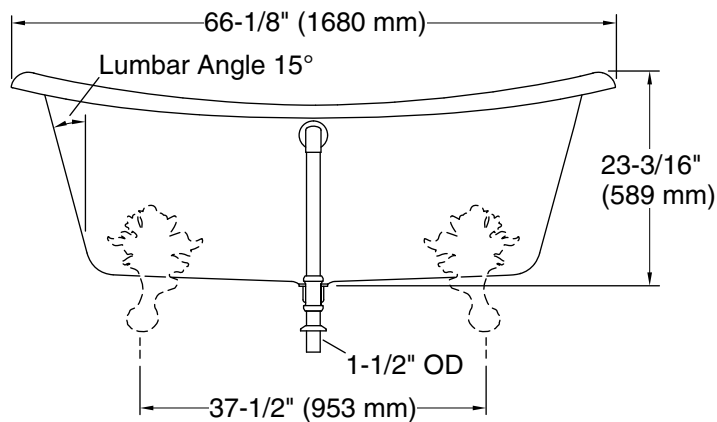

Color	Code	Description
	0	White
	96	Biscuit
	7	Black Black™

Technical Information

All product dimensions are nominal.

Installation:	Freestanding
Drain location:	Center rear
Basin area, bottom:	48-15/16" x 24-3/4" (1243 mm x 629 mm)
Basin area, top:	58-11/16" x 27-13/16" (1491 mm x 706 mm)
Weight:	396.2 lbs (179.7 kg)
Minimum floor load:	90 lbs/ft ² (439.4 kg/m ²)
Water depth:	14-3/8" (366 mm)
Water capacity:	90 gal (340.7 L)
Template:	1344921-7, not required, included