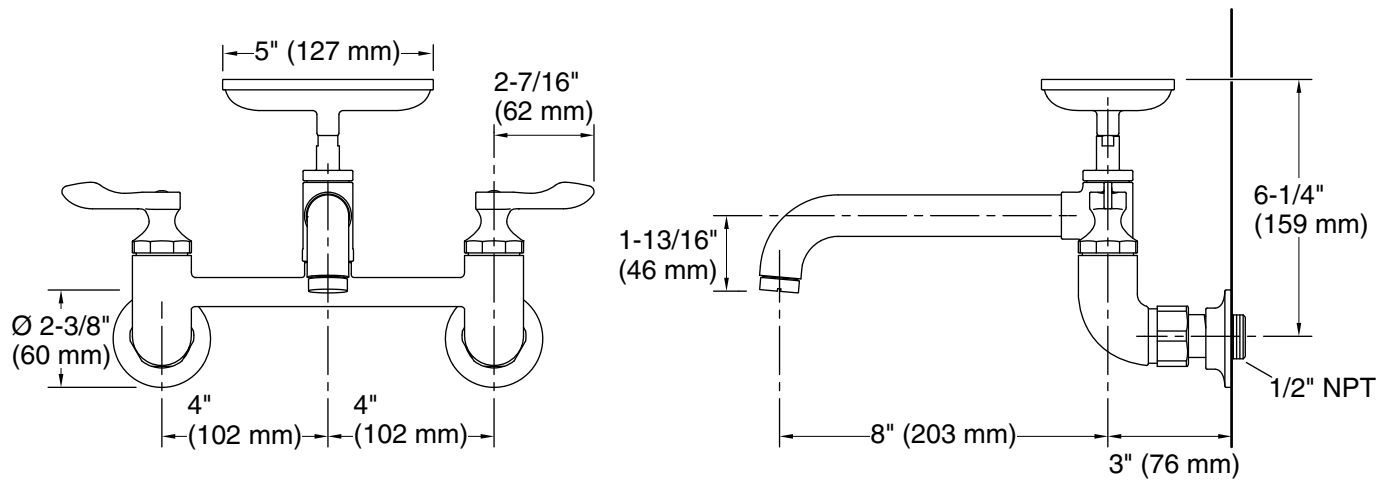

Technical Information

All product dimensions are nominal.

Valve body: Cast brass

Drain included: No

Spout:

Spout reach: 11" (279 mm)

Handle clearance: 2-7/16" (62 mm)

Notes

Install this product according to the installation instructions.

ADA, OBC, CSA B651 compliant when installed to the specific requirements of these regulations.