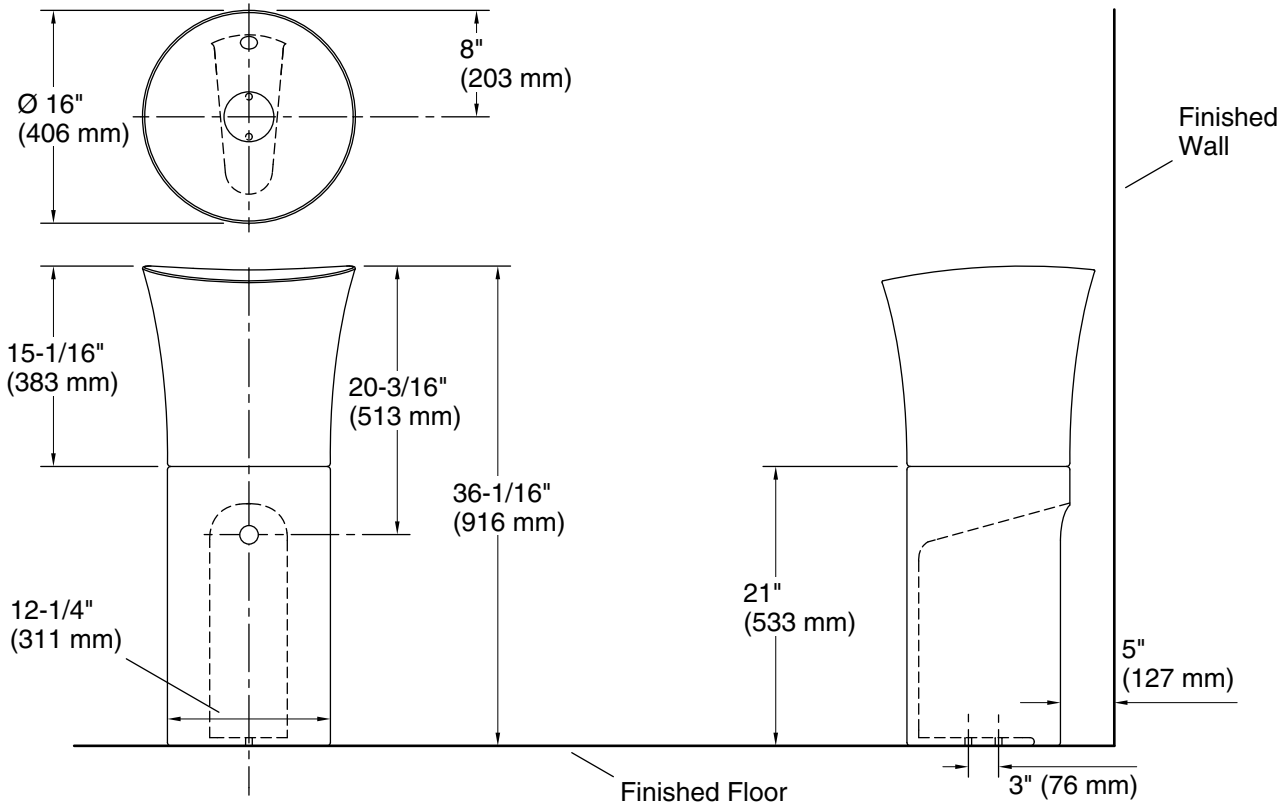

Features

- Round basin and base
- Freestanding pedestal creates a unique installation
- No faucet holes; requires wall- or counter-mount faucet
- Overflow drain
- Includes color-matched overflow cap and color-matched brass drain cover
- Drain extension included for ease of installation
- Combination consists of the K-20703 basin and K-20702 pedestal
- Coordinates with other products in the Veil collection

Color tiles intended for reference only.

Color	Code	Description
	0	White
	96	Biscuit
	7	Black Black™

Technical Information

All product dimensions are nominal.

Bowl configuration:	Single
Bowl area (Basin #1):	Length: 15-13/16" (402 mm) Width: 15-13/16" (402 mm) Bowl depth: 3-15/16" (100 mm) Water depth: 1-13/16" (46 mm)
With overflow:	Yes
Drain hole:	2-1/2" (64 mm)