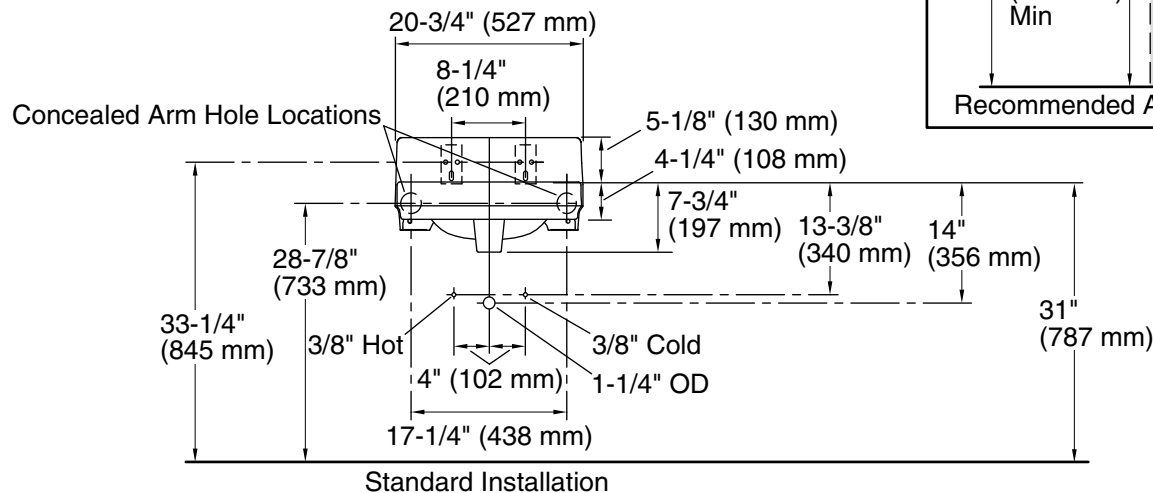

Features

- Made from premium materials that withstand high-volume usage.
- 20-3/4"L x 18-1/4"W.
- Faucet not included.
- Includes wall hanger.

Material

- Vitreous china.

Installation

- Wall-mount.
- Drilled for concealed arm carrier installation.

Recommended Products/Accessories

K-8998 P-Trap
K-23726 Drain treatment
K-23725 Cast iron cleaner

Included Components

Additional Components:
Hanger(s)

ADA

OBC

Codes/Standards

ASME A112.19.2/CSA B45.1
All applicable US Federal and State material regulations
ADA
ICC/ANSI A117.1
OBC

Technical Information

All product dimensions are nominal.

- Bowl configuration: Single
- Installation: Wall-mount
- Bowl area (Center): Length: 10" (254 mm)
Width: 15" (381 mm)
With overflow: Yes
Water depth: 3-1/4" (83 mm)
- With overflow: Yes
- Number of deck holes: 3
- Faucet hole spacing: 4" (102 mm)
- Faucet hole(s): 1-1/4" (32 mm)
- Soap/Lotion hole: 1-1/4" (32 mm)
- Drain hole: 1-3/4" (44 mm)