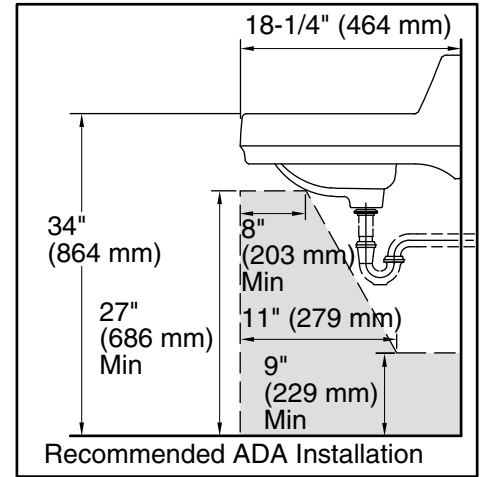

Features

- Made from premium materials that withstand high-volume usage.
- 20-3/4"L x 18-1/4"W.
- Faucet not included.
- Includes wall hanger.

Material

- Vitreous china.

Installation

- Wall-mount.
- Drilled for concealed arm carrier installation.

Recommended Products/Accessories

K-8998 P-Trap
K-23726 Drain treatment
K-23725 Cast iron cleaner

Included Components

Additional Components:
Hanger(s)

ADA

OBC

Codes/Standards

ASME A112.19.2/CSA B45.1
All applicable US Federal and State material regulations
ADA
ICC/ANSI A117.1
OBC

Technical Information

All product dimensions are nominal.

- Bowl configuration: Single
- Installation: Wall-mount
- Bowl area (Center): Length: 10" (254 mm)
Width: 15" (381 mm)
With overflow: Yes
Water depth: 3-1/4" (83 mm)
- With overflow: Yes
- Number of deck holes: 3
- Faucet hole spacing: 4" (102 mm)
- Faucet hole(s): 1-1/4" (32 mm)
- Soap/Lotion hole: 1-1/4" (32 mm)
- Drain hole: 1-3/4" (44 mm)