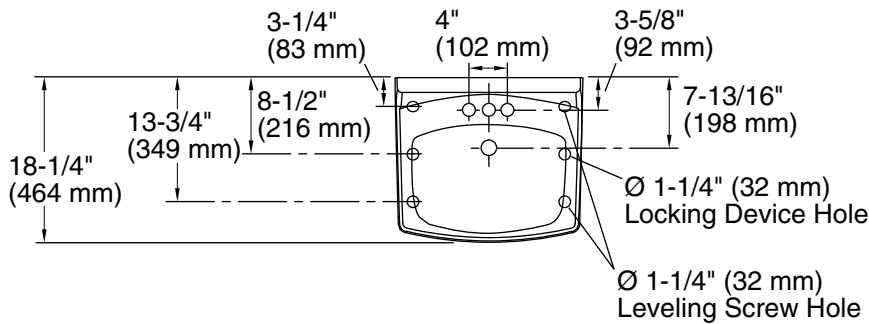

Features

- Made from premium materials that withstand high-volume usage.
- 20-3/4"L x 18-1/4"W.
- Faucet not included.
- Includes wall hanger.

Material

- Vitreous china.

Installation

- Wall-mount.
- Drilled for concealed arm carrier installation.

Technical Information

All product dimensions are nominal.

- Bowl configuration: Single
- Installation: Wall-mount
- Bowl area (Center): Length: 10" (254 mm)
Width: 15" (381 mm)
With overflow: Yes
Water depth: 3-1/4" (83 mm)
- With overflow: Yes
- Number of deck holes: 3
- Faucet hole spacing: 4" (102 mm)
- Faucet hole(s): 1-1/4" (32 mm)
- Soap/Lotion hole: 1-1/4" (32 mm)
- Drain hole: 1-3/4" (44 mm)