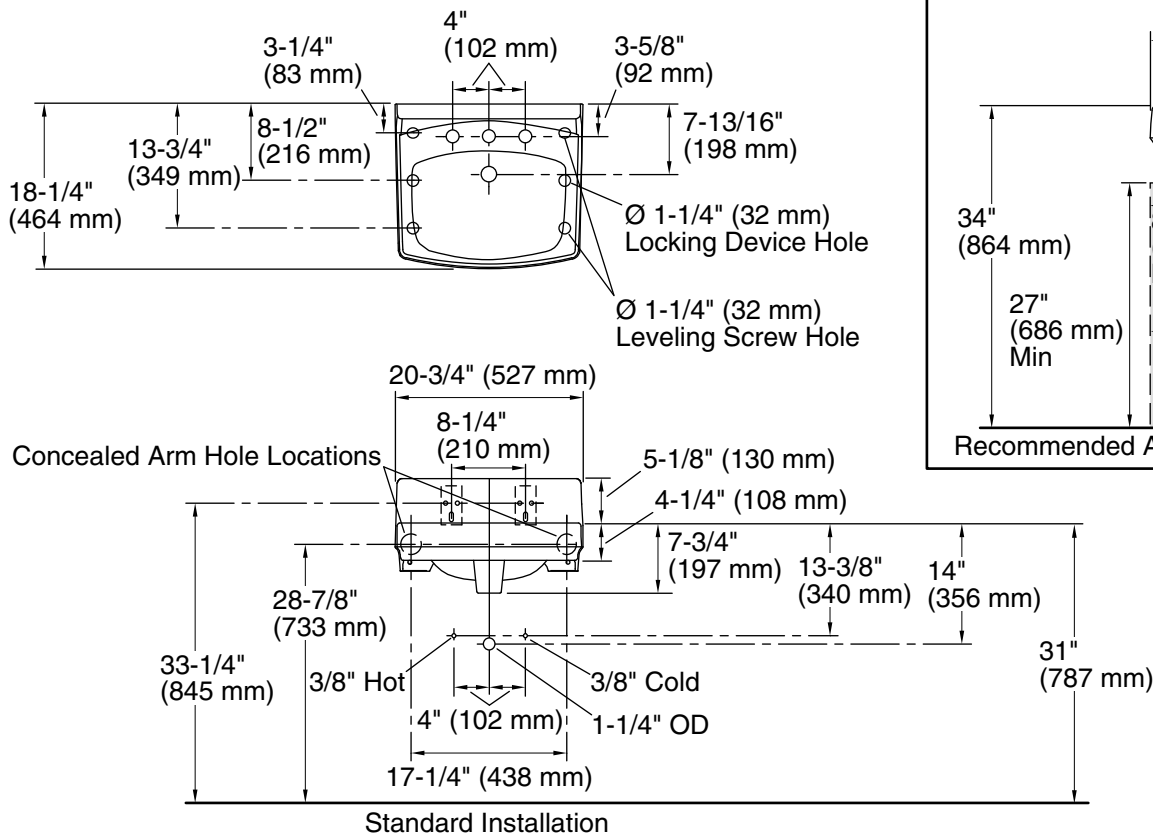

### Technical Information

All product dimensions are nominal.

Bowl configuration:	Single
Installation:	Wall-mount
Bowl area (Center):	Length: 10" (254 mm) Width: 15" (381 mm) With overflow: Yes Water depth: 3-1/4" (83 mm)
With overflow:	Yes
Number of deck holes:	3
Faucet hole spacing:	8" (203 mm)
Faucet hole(s):	1-3/8" (35 mm)
Drain hole:	1-3/4" (44 mm)