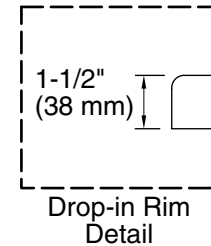

No change in measurements if connected with drain illustrated. (K-7272)

### Technical Information

All product dimensions are nominal.

Installation:	Drop-in
Drain location:	End
Basin area, bottom:	50-3/8" x 19-5/8" (1280 mm x 498 mm)
Basin area, top:	57-5/16" x 24-1/16" (1456 mm x 611 mm)
Weight:	66 lbs (29.9 kg)
Minimum floor load:	44 lbs/ft <sup>2</sup> (214.8 kg/m <sup>2</sup> )
Water depth:	15-5/16" (389 mm)
Water capacity:	66 gal (249.8 L)
Cutout:	Drop-in, 64-1/2" x 30-1/2" (1638 mm x 775 mm)
Minimum flat for door:	2-3/16" (55 mm)