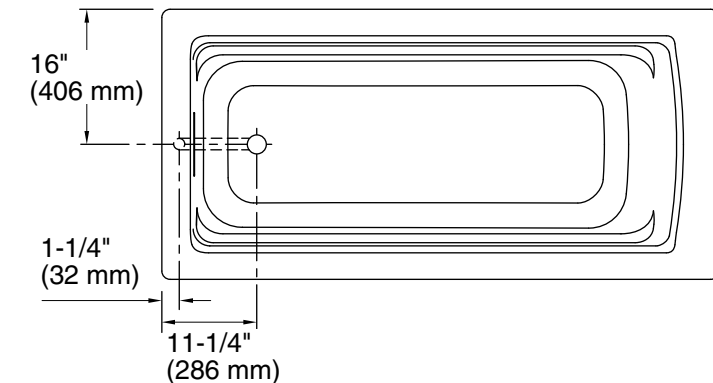

No change in measurements if connected with drain illustrated. (K-7272)

### Technical Information

All product dimensions are nominal.

Installation:	Drop-in
Drain location:	End
Basin area, bottom:	50-3/8" x 19-5/8" (1280 mm x 498 mm)
Basin area, top:	57-5/16" x 24-1/16" (1456 mm x 611 mm)
Weight:	66 lbs (29.9 kg)
Minimum floor load:	44 lbs/ft <sup>2</sup> (214.8 kg/m <sup>2</sup> )
Water depth:	15-5/16" (389 mm)
Water capacity:	66 gal (249.8 L)
Cutout:	Drop-in, 64-1/2" x 30-1/2" (1638 mm x 775 mm)
Minimum flat for door:	2-3/16" (55 mm)