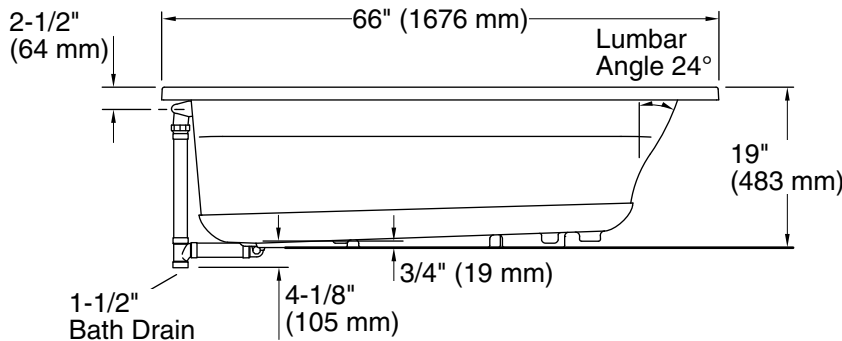

No change in measurements if connected with drain illustrated. (K-7272)

### Technical Information

All product dimensions are nominal.

Installation:	Drop-in
Drain location:	End
Basin area, bottom:	50-3/8" x 19-5/8" (1280 mm x 498 mm)
Basin area, top:	57-5/16" x 24-1/16" (1456 mm x 611 mm)
Weight:	66 lbs (29.9 kg)
Minimum floor load:	44 lbs/ft <sup>2</sup> (214.8 kg/m <sup>2</sup> )
Water depth:	15-5/16" (389 mm)
Water capacity:	66 gal (249.8 L)
Cutout:	Drop-in, 64-1/2" x 30-1/2" (1638 mm x 775 mm)
Minimum flat for door:	2-3/16" (55 mm)