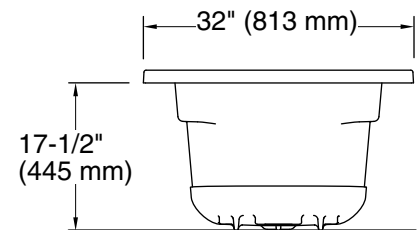

No change in measurements if connected with drain illustrated. (K-7272)

### Technical Information

All product dimensions are nominal.

Installation:	Drop-in
Drain location:	End
Basin area, bottom:	50-3/8" x 19-5/8" (1280 mm x 498 mm)
Basin area, top:	57-5/16" x 24-1/16" (1456 mm x 611 mm)
Weight:	66 lbs (29.9 kg)
Minimum floor load:	44 lbs/ft <sup>2</sup> (214.8 kg/m <sup>2</sup> )
Water depth:	15-5/16" (389 mm)
Water capacity:	66 gal (249.8 L)
Cutout:	Drop-in, 64-1/2" x 30-1/2" (1638 mm x 775 mm)
Minimum flat for door:	2-3/16" (55 mm)