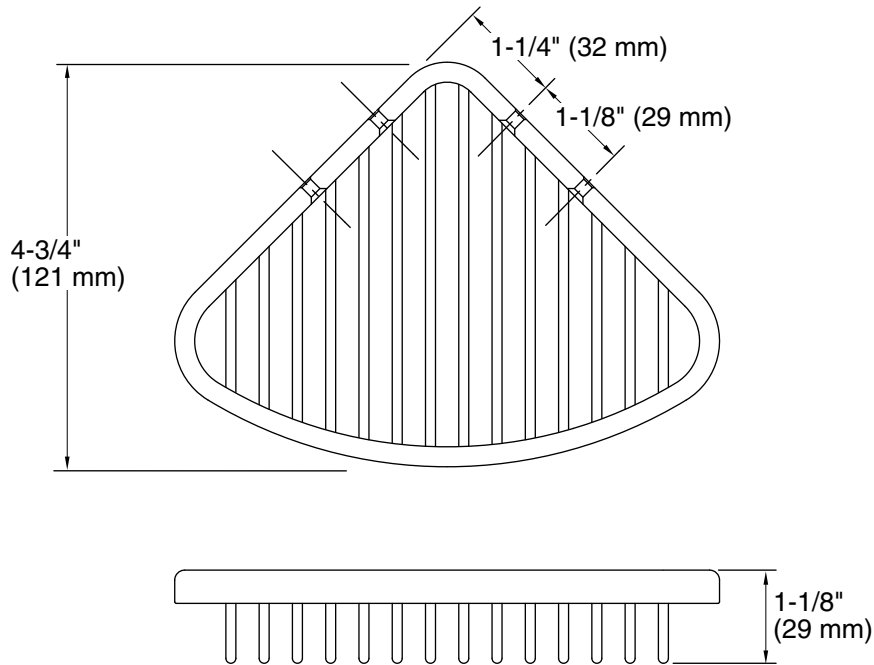

Technical Information

All product dimensions are nominal.

Material: Stainless Steel

Notes

Install this product according to the installation guide.

Shower basket must be mounted to a brace between the wall studs.

The screws (provided) must be attached to ceramic tile, cement board, or a brace between the wall studs.

If mounting on ceramic tile, do not position the screw locations of the shower basket on a grout line.

Apply silicone sealant into the drilled holes before securing the shower basket to the finished surface. This will reduce the risk of water damage behind the finished surface.