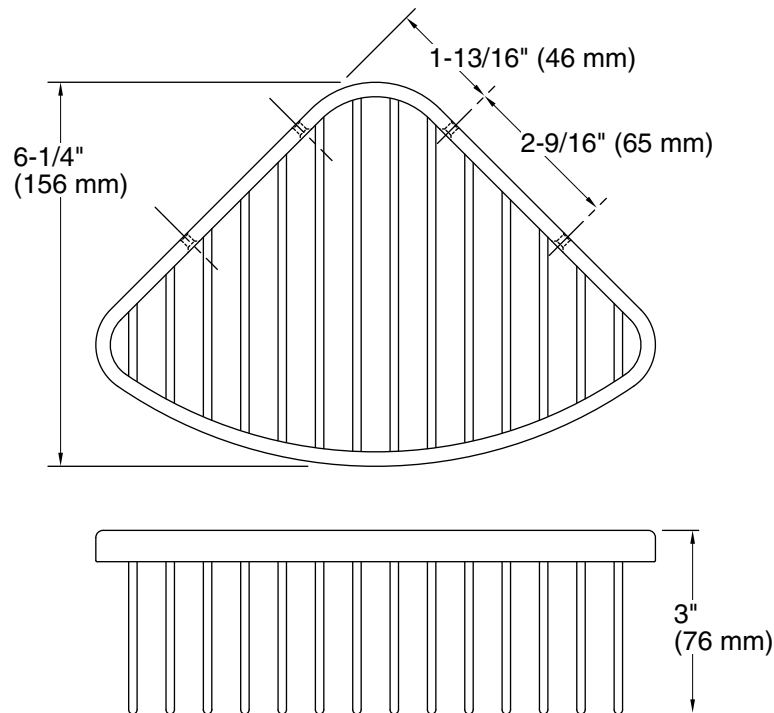

Technical Information

All product dimensions are nominal.

Material: Stainless Steel

Notes

Install this product according to the installation guide.

Shower basket must be mounted to a brace between the wall studs.

The screws (provided) must be attached to ceramic tile, cement board, or a brace between the wall studs.

If mounting on ceramic tile, do not position the screw locations of the shower basket on a grout line.

Apply silicone sealant into the drilled holes before securing the shower basket to the finished surface. This will reduce the risk of water damage behind the finished surface.