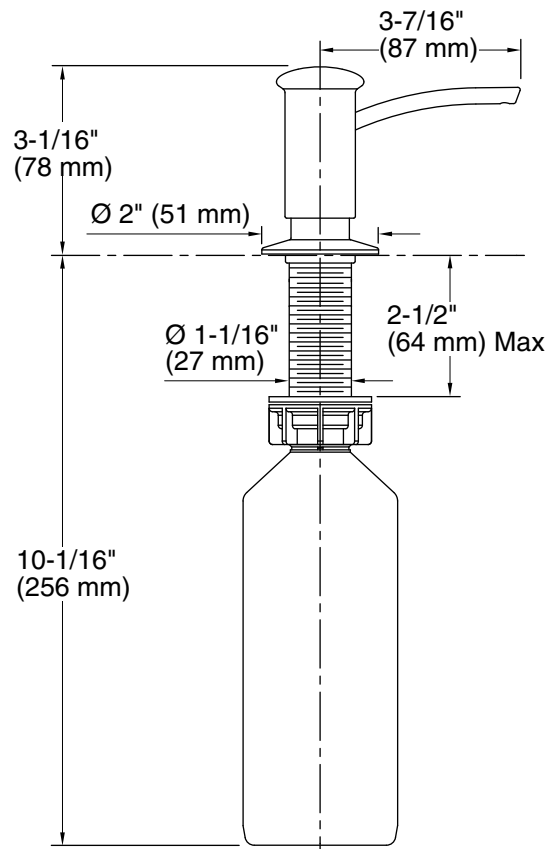

Soap/Lotion Dispenser K-1895-C

Features

- Holds up to 16 ounces of soap or lotion; refillable from top.
- Solid-brass construction.
- May be installed in predrilled sink holes, or surfaces up to 2 inches thick.
- Clamshell packed.
- Coordinates with contemporary-style faucets.

Technical Information

All product dimensions are nominal.

Material: Brass

Notes

Install this product according to the installation guide.