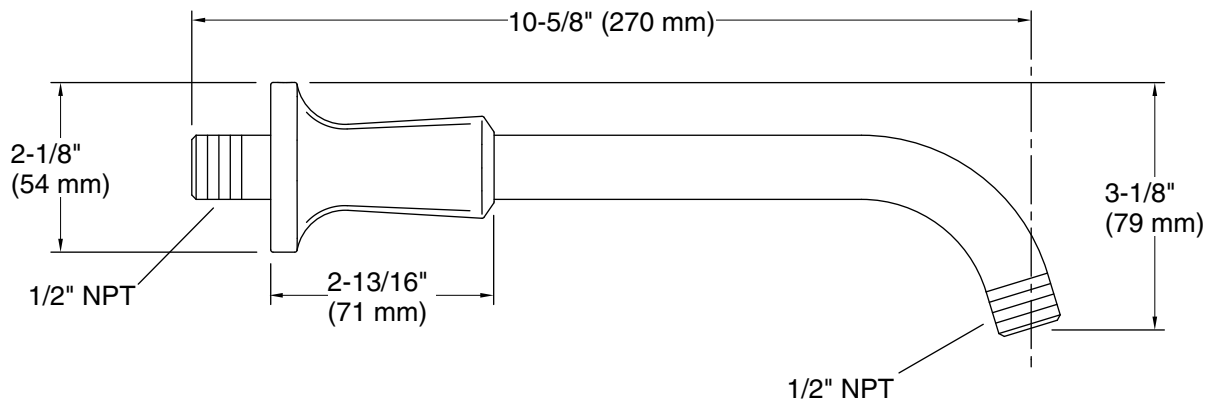

Features

- Arm features 10#" reach.
- ½" NPT connection.
- Fluid design lines for ease of cleaning.
- For use with any KOHLER showerhead (sold separately).
- Coordinates with Margaux faucets, accessories, and showering components to complete your bathroom.

Technical Information

All product dimensions are nominal.

Notes

Measure your actual product for roughing-in details.