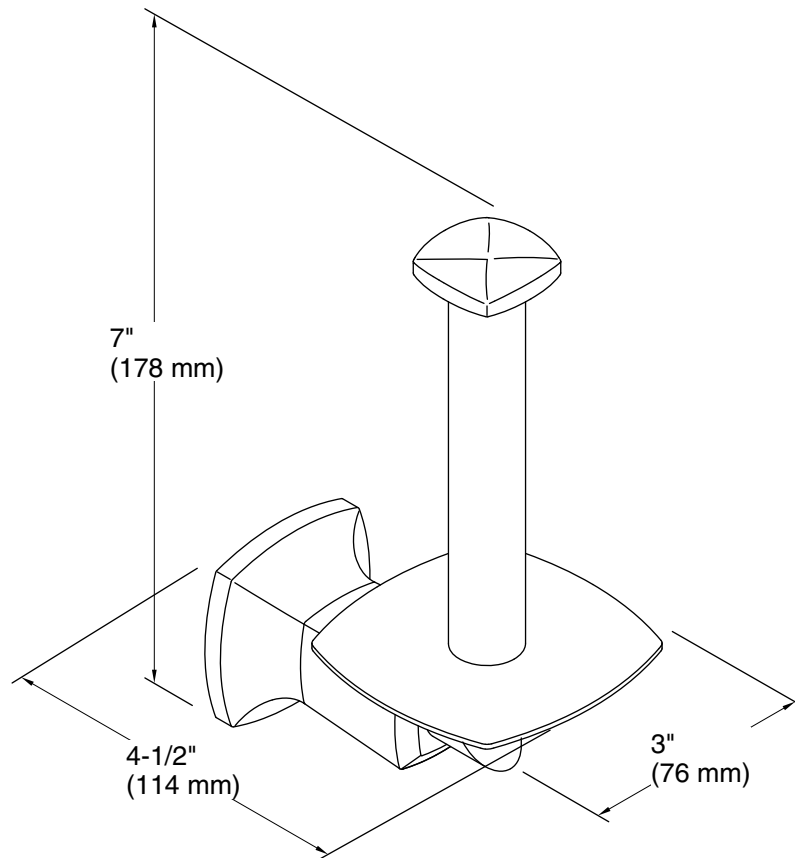

Technical Information

All product dimensions are nominal.

Material: Metal

Notes

Install this product according to the installation guide.

CAUTION: Risk of personal injury. Do not install these products in any area where they are likely to be used inadvertently as a grab bar or support bar. These products are not designed or intended for use as a grab bar or support bar.